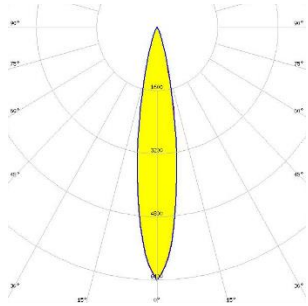

## ALXSYS AREN DATASHEET

MODEL /SIZE	AREN LS32	AREN LS62	AREN LS92	AREN LS122
INTERIOR/EXTERIOR	INTERIOR / EXTERIOR	INTERIOR / EXTERIOR	INTERIOR / EXTERIOR	INTERIOR / EXTERIOR
LED	CREE / SAMSUNG / SEOUL	CREE / SAMSUNG / SEOUL	CREE / SAMSUNG / SEOUL	CREE / SAMSUNG / SEOUL
POWER	14W	27W	40W	53W
CCT	2700K-3000K-4000K-6500K	2700K-3000K-4000K-6500K	2700K-3000K-4000K-6500K	2700K-3000K-4000K-6500K
CRI	80+	80+	80+	80+
VOLTAGE	180-265 VAC	180-265 VAC	180-265 VAC	180-265 VAC
BEAM ANGLE	10°, 15°, 25°, 10X60°, 20X45°	10°, 15°, 25°, 10X60°, 20X45°	10°, 15°, 25°, 10X60°, 20X45°	10°, 15°, 25°, 10X60°, 20X45°
LUMEN OUTPUT	1200LM	2700LM	4000LM	5300LM
STORAGE TEMPERATURE	-40C / +80C	-40C / +80C	-40C / +80C	-40C / +80C
OPERATING TEMPERATURE	-40C / +60C	-40C / +60C	-40C / +60C	-40C / +60C
CONTROL	ON-OFF / DALI	ON-OFF / DALI	ON-OFF / DALI	ON-OFF / DALI
DIMENSIONS (mm)	W/H/L: 48/75/320	W/H/L: 48/75/620	W/H/L: 48/75/920	W/H/L: 48/75/1220
HOUSING	EXT ALU, UV STABILIZED PMMA	EXT ALU, UV STABILIZED PMMA	EXT ALU, UV STABILIZED PMMA	EXT ALU, UV STABILIZED PMMA
CABLES	RUBBER	RUBBER	RUBBER	RUBBER
WARRANTY	5 YEARS	5 YEARS	5 YEARS	5 YEARS
IP	67	67	67	67

### GAMMA ANGLES:

10°

15°

25°

10X60°