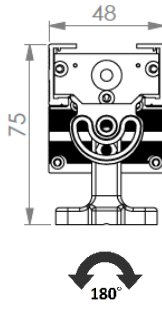

## ALXSYS AREN DATASHEET

MODEL /SIZE	AREN LS32	AREN LS62	AREN LS92	AREN LS122
INTERIOR/EXTERIOR	INTERIOR / EXTERIOR	INTERIOR / EXTERIOR	INTERIOR / EXTERIOR	INTERIOR / EXTERIOR
LED	CREE / SAMSUNG / SEOUL	CREE / SAMSUNG / SEOUL	CREE / SAMSUNG / SEOUL	CREE / SAMSUNG / SEOUL
POWER	14W	27W	40W	53W
CCT	2700K-3000K-4000K-6500K	2700K-3000K-4000K-6500K	2700K-3000K-4000K-6500K	2700K-3000K-4000K-6500K
CRI	80+	80+	80+	80+
VOLTAGE	180-265 VAC	180-265 VAC	180-265 VAC	180-265 VAC
BEAM ANGLE	10°, 15°, 25°, 10X60°, 20X45°	10°, 15°, 25°, 10X60°, 20X45°	10°, 15°, 25°, 10X60°, 20X45°	10°, 15°, 25°, 10X60°, 20X45°
LUMEN OUTPUT	1200LM	2700LM	4000LM	5300LM
STORAGE TEMPERATURE	-40C / +80C	-40C / +80C	-40C / +80C	-40C / +80C
OPERATING TEMPERATURE	-40C / +60C	-40C / +60C	-40C / +60C	-40C / +60C
CONTROL	ON-OFF / DALI	ON-OFF / DALI	ON-OFF / DALI	ON-OFF / DALI
DIMENSIONS (mm)	W/H/L: 48/75/320	W/H/L: 48/75/620	W/H/L: 48/75/920	W/H/L: 48/75/1220
HOUSING	EXT ALU, UV STABILIZED PMMA	EXT ALU, UV STABILIZED PMMA	EXT ALU, UV STABILIZED PMMA	EXT ALU, UV STABILIZED PMMA
CABLES	RUBBER	RUBBER	RUBBER	RUBBER
WARRANTY	5 YEARS	5 YEARS	5 YEARS	5 YEARS
IP	67	67	67	67

### GAMMA ANGLES:

10°

15°

25°

10X60°