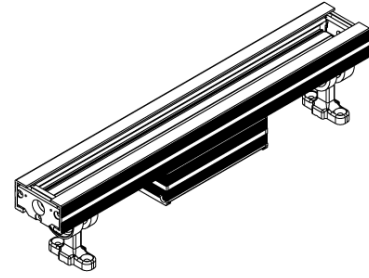

## ALXSYS AREN DATASHEET

MODEL /SIZE	AREN LS32	AREN LS62	AREN LS92	AREN LS122
INTERIOR/EXTERIOR	INTERIOR / EXTERIOR	INTERIOR / EXTERIOR	INTERIOR / EXTERIOR	INTERIOR / EXTERIOR
LED	CREE / SAMSUNG / SEOUL	CREE / SAMSUNG / SEOUL	CREE / SAMSUNG / SEOUL	CREE / SAMSUNG / SEOUL
POWER	14W	27W	40W	53W
CCT	2700K-3000K-4000K-6500K	2700K-3000K-4000K-6500K	2700K-3000K-4000K-6500K	2700K-3000K-4000K-6500K
CRI	80+	80+	80+	80+
VOLTAGE	180-265 VAC	180-265 VAC	180-265 VAC	180-265 VAC
BEAM ANGLE	10°, 15°, 25°, 10X60°, 20X45°	10°, 15°, 25°, 10X60°, 20X45°	10°, 15°, 25°, 10X60°, 20X45°	10°, 15°, 25°, 10X60°, 20X45°
LUMEN OUTPUT	1200LM	2700LM	4000LM	5300LM
STORAGE TEMPERATURE	-40C / +80C	-40C / +80C	-40C / +80C	-40C / +80C
OPERATING TEMPERATURE	-40C / +60C	-40C / +60C	-40C / +60C	-40C / +60C
CONTROL	ON-OFF / DALI	ON-OFF / DALI	ON-OFF / DALI	ON-OFF / DALI
DIMENSIONS (mm)	W/H/L: 48/75/320	W/H/L: 48/75/620	W/H/L: 48/75/920	W/H/L: 48/75/1220
HOUSING	EXT ALU, UV STABILIZED PMMA	EXT ALU, UV STABILIZED PMMA	EXT ALU, UV STABILIZED PMMA	EXT ALU, UV STABILIZED PMMA
CABLES	RUBBER	RUBBER	RUBBER	RUBBER
WARRANTY	5 YEARS	5 YEARS	5 YEARS	5 YEARS
IP	67	67	67	67