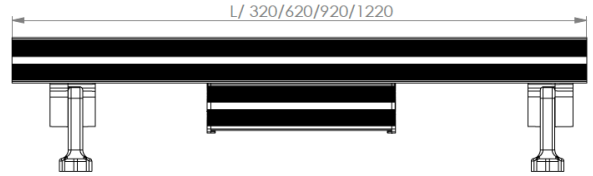

## ALXSYS AREN DATASHEET

MODEL /SIZE	AREN LS32	AREN LS62	AREN LS92	AREN LS122
INTERIOR/EXTERIOR	INTERIOR / EXTERIOR	INTERIOR / EXTERIOR	INTERIOR / EXTERIOR	INTERIOR / EXTERIOR
LED	CREE / SAMSUNG / SEOUL	CREE / SAMSUNG / SEOUL	CREE / SAMSUNG / SEOUL	CREE / SAMSUNG / SEOUL
POWER	14W	27W	40W	53W
CCT	2700K-3000K-4000K-6500K	2700K-3000K-4000K-6500K	2700K-3000K-4000K-6500K	2700K-3000K-4000K-6500K
CRI	80+	80+	80+	80+
VOLTAGE	180-265 VAC	180-265 VAC	180-265 VAC	180-265 VAC
BEAM ANGLE	10°, 15°, 25°, 10X60°, 20X45°	10°, 15°, 25°, 10X60°, 20X45°	10°, 15°, 25°, 10X60°, 20X45°	10°, 15°, 25°, 10X60°, 20X45°
LUMEN OUTPUT	1200LM	2700LM	4000LM	5300LM
STORAGE TEMPERATURE	-40C / +80C	-40C / +80C	-40C / +80C	-40C / +80C
OPERATING TEMPERATURE	-40C / +60C	-40C / +60C	-40C / +60C	-40C / +60C
CONTROL	ON-OFF / DALI	ON-OFF / DALI	ON-OFF / DALI	ON-OFF / DALI
DIMENSIONS (mm)	W/H/L: 48/75/320	W/H/L: 48/75/620	W/H/L: 48/75/920	W/H/L: 48/75/1220
HOUSING	EXT ALU, UV STABILIZED PMMA	EXT ALU, UV STABILIZED PMMA	EXT ALU, UV STABILIZED PMMA	EXT ALU, UV STABILIZED PMMA
CABLES	RUBBER	RUBBER	RUBBER	RUBBER
WARRANTY	5 YEARS	5 YEARS	5 YEARS	5 YEARS
IP	67	67	67	67

### GAMMA ANGLES:

10°

15°

25°

10X60°