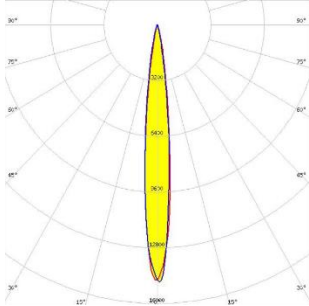

## ALXSYS AREN DATASHEET

MODEL /SIZE	AREN LS32	AREN LS62	AREN LS92	AREN LS122
INTERIOR/EXTERIOR	INTERIOR / EXTERIOR	INTERIOR / EXTERIOR	INTERIOR / EXTERIOR	INTERIOR / EXTERIOR
LED	CREE / SAMSUNG / SEOUL	CREE / SAMSUNG / SEOUL	CREE / SAMSUNG / SEOUL	CREE / SAMSUNG / SEOUL
POWER	14W	27W	40W	53W
CCT	2700K-3000K-4000K-6500K	2700K-3000K-4000K-6500K	2700K-3000K-4000K-6500K	2700K-3000K-4000K-6500K
CRI	80+	80+	80+	80+
VOLTAGE	180-265 VAC	180-265 VAC	180-265 VAC	180-265 VAC
BEAM ANGLE	10°, 15°, 25°, 10X60°, 20X45°	10°, 15°, 25°, 10X60°, 20X45°	10°, 15°, 25°, 10X60°, 20X45°	10°, 15°, 25°, 10X60°, 20X45°
LUMEN OUTPUT	1200LM	2700LM	4000LM	5300LM
STORAGE TEMPERATURE	-40C / +80C	-40C / +80C	-40C / +80C	-40C / +80C
OPERATING TEMPERATURE	-40C / +60C	-40C / +60C	-40C / +60C	-40C / +60C
CONTROL	ON-OFF / DALI	ON-OFF / DALI	ON-OFF / DALI	ON-OFF / DALI
DIMENSIONS (mm)	W/H/L: 48/75/320	W/H/L: 48/75/620	W/H/L: 48/75/920	W/H/L: 48/75/1220
HOUSING	EXT ALU, UV STABILIZED PMMA	EXT ALU, UV STABILIZED PMMA	EXT ALU, UV STABILIZED PMMA	EXT ALU, UV STABILIZED PMMA
CABLES	RUBBER	RUBBER	RUBBER	RUBBER
WARRANTY	5 YEARS	5 YEARS	5 YEARS	5 YEARS
IP	67	67	67	67

### GAMMA ANGLES:

10°

15°

25°

10X60°