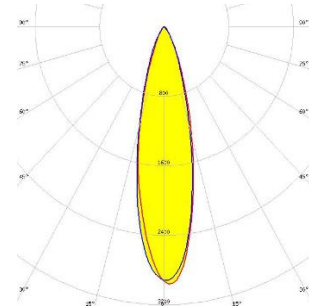

## ALXSYS AREN DATASHEET

MODEL /SIZE	AREN LS32	AREN LS62	AREN LS92	AREN LS122
INTERIOR/EXTERIOR	INTERIOR / EXTERIOR	INTERIOR / EXTERIOR	INTERIOR / EXTERIOR	INTERIOR / EXTERIOR
LED	CREE / SAMSUNG / SEOUL	CREE / SAMSUNG / SEOUL	CREE / SAMSUNG / SEOUL	CREE / SAMSUNG / SEOUL
POWER	14W	27W	40W	53W
CCT	2700K-3000K-4000K-6500K	2700K-3000K-4000K-6500K	2700K-3000K-4000K-6500K	2700K-3000K-4000K-6500K
CRI	80+	80+	80+	80+
VOLTAGE	180-265 VAC	180-265 VAC	180-265 VAC	180-265 VAC
BEAM ANGLE	10°, 15°, 25°, 10X60°, 20X45°	10°, 15°, 25°, 10X60°, 20X45°	10°, 15°, 25°, 10X60°, 20X45°	10°, 15°, 25°, 10X60°, 20X45°
LUMEN OUTPUT	1200LM	2700LM	4000LM	5300LM
STORAGE TEMPERATURE	-40C / +80C	-40C / +80C	-40C / +80C	-40C / +80C
OPERATING TEMPERATURE	-40C / +60C	-40C / +60C	-40C / +60C	-40C / +60C
CONTROL	ON-OFF / DALI	ON-OFF / DALI	ON-OFF / DALI	ON-OFF / DALI
DIMENSIONS (mm)	W/H/L: 48/75/320	W/H/L: 48/75/620	W/H/L: 48/75/920	W/H/L: 48/75/1220
HOUSING	EXT ALU, UV STABILIZED PMMA	EXT ALU, UV STABILIZED PMMA	EXT ALU, UV STABILIZED PMMA	EXT ALU, UV STABILIZED PMMA
CABLES	RUBBER	RUBBER	RUBBER	RUBBER
WARRANTY	5 YEARS	5 YEARS	5 YEARS	5 YEARS
IP	67	67	67	67

### GAMMA ANGLES:

10°

15°

25°

10X60°