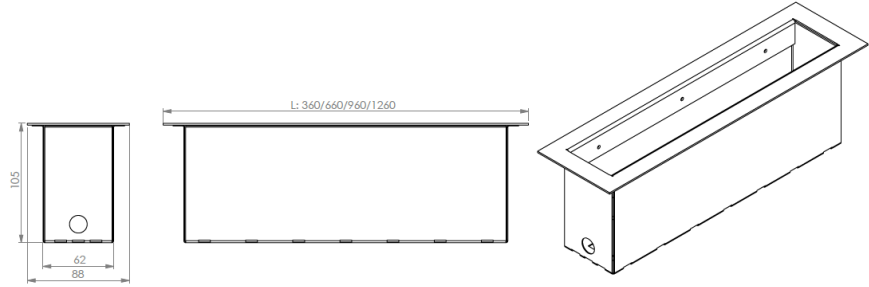

## ALXSYS AREN DATASHEET (UNDERPLASTER)

MODEL /SIZE	AREN LS32	AREN LS62	AREN LS92	AREN LS122
INTERIOR/EXTERIOR	INTERIOR / EXTERIOR	INTERIOR / EXTERIOR	INTERIOR / EXTERIOR	INTERIOR / EXTERIOR
LED	CREE / SAMSUNG / SEOUL	CREE / SAMSUNG / SEOUL	CREE / SAMSUNG / SEOUL	CREE / SAMSUNG / SEOUL
POWER	14W	27W	40W	53W
CCT	2700K-3000K-4000K-6500K	2700K-3000K-4000K-6500K	2700K-3000K-4000K-6500K	2700K-3000K-4000K-6500K
CRI	80+	80+	80+	80+
VOLTAGE	180-265 VAC	180-265 VAC	180-265 VAC	180-265 VAC
BEAM ANGLE	10°, 15°, 25°, 10X60°, 20X45°	10°, 15°, 25°, 10X60°, 20X45°	10°, 15°, 25°, 10X60°, 20X45°	10°, 15°, 25°, 10X60°, 20X45°
LUMEN OUTPUT	1200LM	2700LM	4000LM	5300LM
STORAGE TEMPERATURE	-40C / +80C	-40C / +80C	-40C / +80C	-40C / +80C
OPERATING TEMPERATURE	-40C / +60C	-40C / +60C	-40C / +60C	-40C / +60C
CONTROL	ON-OFF / DALI	ON-OFF / DALI	ON-OFF / DALI	ON-OFF / DALI
DIMENSIONS (mm)	W/H/L: 48/75/320	W/H/L: 48/75/620	W/H/L: 48/75/920	W/H/L: 48/75/1220
HOUSING	EXT ALU, UV STABILIZED PMMA	EXT ALU, UV STABILIZED PMMA	EXT ALU, UV STABILIZED PMMA	EXT ALU, UV STABILIZED PMMA
CABLES	RUBBER	RUBBER	RUBBER	RUBBER
WARRANTY	5 YEARS	5 YEARS	5 YEARS	5 YEARS
IP	67	67	67	67