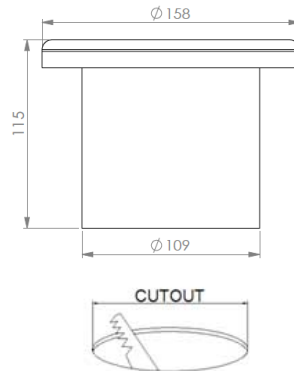

ARGESYS

ELEKTRONİK SANAYİ VE TİCARET A.Ş.

ALXSYS ALPHA DATASHEET

MODEL /SIZE	ALPHA
INTERIOR/EXTERIOR	INTERIOR / EXTERIOR
LED	CREE / SAMSUNG / SEOUL
POWER	10W - 20W
CCT	2700K-3000K-4000K-6500K
CRI	80+
VOLTAGE	180-265 VAC
BEAM ANGLE	10°, 25°, 40°
LUMEN OUTPUT	1000LM – 2000LM
STORAGE TEMPERATURE	-40C / +80C
OPERATING TEMPERATURE	-40C / +60C
CONTROL	ON-OFF
DIMENSIONS (mm)	Q/H: 158/115
PANEL CUT OUT (mm)	Q: 111
HOUSING	DIE ALU, TEMPERED GLASS
CABLES	RUBBER
WARRANTY	5 YEARS
IP	66