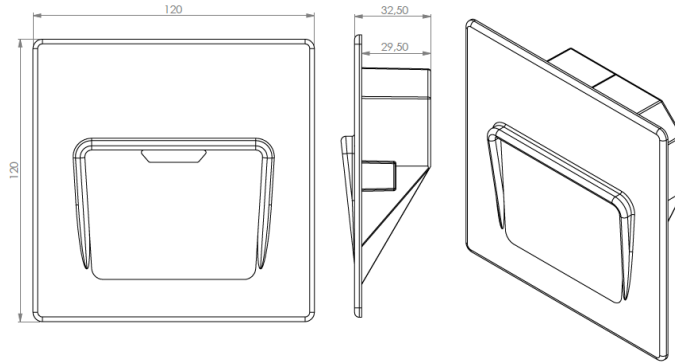

ARGESYS

ELEKTRONİK SANAYİ VE TİCARET A.Ş.

ALXSYS BONNIE DATASHEET

MODEL /SIZE	BONNIE
INTERIOR/EXTERIOR	INTERIOR / EXTERIOR
LED	CREE / SAMSUNG / SEOUL
POWER	3W
CCT	2700K-3000K-4000K-6500K
CRI	80+
VOLTAGE	12-24VDC
BEAM ANGLE	60°
LUMEN OUTPUT	66LM
STORAGE TEMPERATURE	-40C / +80C
OPERATING TEMPERATURE	-40C / +60C
CONTROL	ON-OFF
DIMENSIONS (mm)	W/H/L: 120/120/32.5
HOUSING	DIE ALU
CABLES	RUBBER
WARRANTY	5 YEARS
IP	67