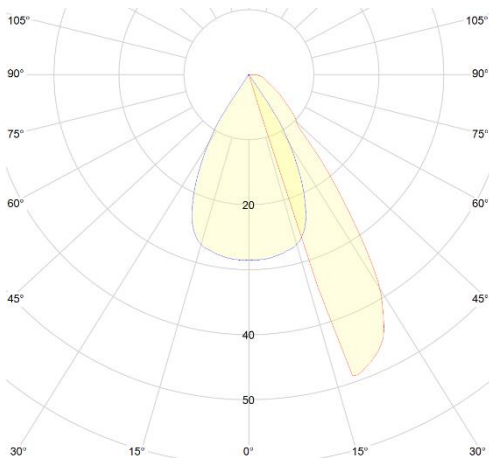

ARGESYS

ELEKTRONİK SANAYİ VE TİCARET A.Ş.

ALXSYS BONNIE DATASHEET

MODEL /SIZE	BONNIE
INTERIOR/EXTERIOR	INTERIOR / EXTERIOR
LED	CREE / SAMSUNG / SEOUL
POWER	3W
CCT	2700K-3000K-4000K-6500K
CRI	80+
VOLTAGE	12-24VDC
BEAM ANGLE	60°
LUMEN OUTPUT	66LM
STORAGE TEMPERATURE	-40C / +80C
OPERATING TEMPERATURE	-40C / +60C
CONTROL	ON-OFF
DIMENSIONS (mm)	W/H/L: 120/120/32.5
HOUSING	DIE ALU
CABLES	RUBBER
WARRANTY	5 YEARS
IP	67

GAMMA ANGLES:

60°

ARGESYS asys LIGHT
ELEKTRONİK SANAYİ VE TİCARET A.Ş.