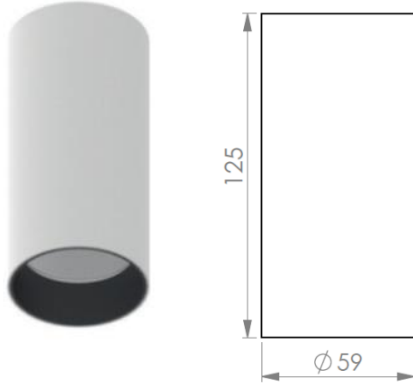

ARGESYS

ELEKTRONİK SANAYİ VE TİCARET A.Ş.

ALXSYS BORAK DATASHEET

MODEL /SIZE	BORAK
INTERIOR/EXTERIOR	INTERIOR
LED	CREE / SAMSUNG / SEOUL
POWER	12W
CCT	2700K-3000K-4000K
CRI	80+
VOLTAGE	180-265 VAC / EXTERNAL DRIVER
BEAM ANGLE	10° - 25° - 40°
LUMEN OUTPUT	931LM
STORAGE TEMPERATURE	-40C / +80C
OPERATING TEMPERATURE	-40C / +60C
CONTROL	ON-OFF / DALI
DIMENSIONS (mm)	Q/H: 59/125
HOUSING	EXT. ALU, UV STABILIZED PMMA
CABLES	RUBBER
WARRANTY	5YEARS
IP	20

GAMMA ANGLES: