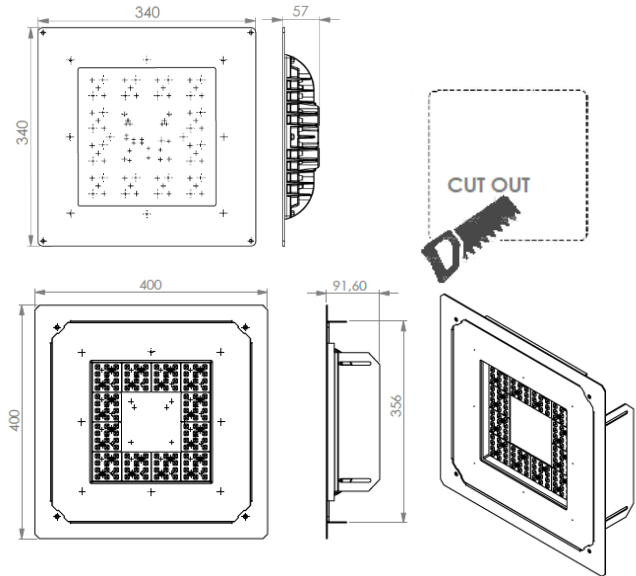

ARGESYS

ELEKTRONİK SANAYİ VE TİCARET A.Ş.

ALXSYS CANOPPY-2 DATASHEET

MODEL /SIZE	CANOPPY-50	CANOPPY-65	CANOPPY-75	CANOPPY-100
INTERIOR/EXTERIOR	INTERIOR / EXTERIOR	INTERIOR / EXTERIOR	INTERIOR / EXTERIOR	INTERIOR / EXTERIOR
LED	SAMSUNG	SAMSUNG	SAMSUNG	SAMSUNG
POWER	50W	65W	75W	100W
CCT	2700K-3000K-4000K-5000K-6500K	2700K-3000K-4000K-5000K-6500K	2700K-3000K-4000K-5000K-6500K	2700K-3000K-4000K-5000K-6500K
CRI	80+	80+	80+	80+
VOLTAGE	180-265 VAC	180-265 VAC	180-265 VAC	180-265 VAC
BEAM ANGLE	60° ,90°	60° ,90°	60° ,90°	60° ,90°
LUMEN OUTPUT	7000LM	8000LM	9000LM	11500LM
STORAGE TEMPERATURE	-40C / +80C	-40C / +80C	-40C / +80C	-40C / +80C
OPERATING TEMPERATURE	-40C / +60C	-40C / +60C	-40C / +60C	-40C / +60C
CONTROL	ON-OFF	ON-OFF	ON-OFF	ON-OFF
DIMENSIONS (mm)	W/H/L: 340/340/57	W/H/L: 340/340/57	W/H/L: 340/340/57	W/H/L: 340/340/57
PANEL CUT OUT (mm)	W/H: 360/360	W/H: 360/360	W/H: 360/360	W/H: 360/360
HOUSING	DIE ALU, EXT ALU, TEMPERED GLASS	DIE ALU, EXT ALU, TEMPERED GLASS	DIE ALU, EXT ALU, TEMPERED GLASS	DIE ALU, EXT ALU, TEMPERED GLASS
CABLES	RUBBER	RUBBER	RUBBER	RUBBER
WARRANTY	5 YEARS	5 YEARS	5 YEARS	5 YEARS
IP	67	67	67	67

GAMMA ANGLES:

60°

90°