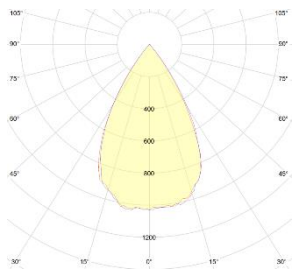

ARGESYS

ELEKTRONİK SANAYİ VE TİCARET A.Ş.

ALXSYS CANOPPY-2 DATASHEET

MODEL /SIZE	CANOPPY-50	CANOPPY-65	CANOPPY-75	CANOPPY-100
INTERIOR/EXTERIOR	INTERIOR / EXTERIOR	INTERIOR / EXTERIOR	INTERIOR / EXTERIOR	INTERIOR / EXTERIOR
LED	SAMSUNG	SAMSUNG	SAMSUNG	SAMSUNG
POWER	50W	65W	75W	100W
CCT	2700K-3000K-4000K-5000K-6500K	2700K-3000K-4000K-5000K-6500K	2700K-3000K-4000K-5000K-6500K	2700K-3000K-4000K-5000K-6500K
CRI	80+	80+	80+	80+
VOLTAGE	180-265 VAC	180-265 VAC	180-265 VAC	180-265 VAC
BEAM ANGLE	60° ,90°	60° ,90°	60° ,90°	60° ,90°
LUMEN OUTPUT	7000LM	8000LM	9000LM	11500LM
STORAGE TEMPERATURE	-40C / +80C	-40C / +80C	-40C / +80C	-40C / +80C
OPERATING TEMPERATURE	-40C / +60C	-40C / +60C	-40C / +60C	-40C / +60C
CONTROL	ON-OFF	ON-OFF	ON-OFF	ON-OFF
DIMENSIONS (mm)	W/H/L: 340/340/57	W/H/L: 340/340/57	W/H/L: 340/340/57	W/H/L: 340/340/57
PANEL CUT OUT (mm)	W/H: 360/360	W/H: 360/360	W/H: 360/360	W/H: 360/360
HOUSING	DIE ALU, EXT ALU, TEMPERED GLASS	DIE ALU, EXT ALU, TEMPERED GLASS	DIE ALU, EXT ALU, TEMPERED GLASS	DIE ALU, EXT ALU, TEMPERED GLASS
CABLES	RUBBER	RUBBER	RUBBER	RUBBER
WARRANTY	5 YEARS	5 YEARS	5 YEARS	5 YEARS
IP	67	67	67	67

GAMMA ANGLES:

60°

90°