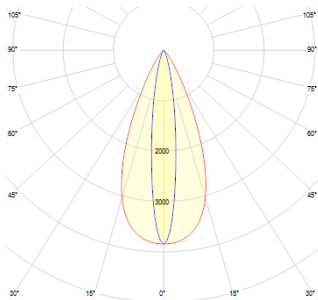

ARGESYS

ELEKTRONİK SANAYİ VE TİCARET A.Ş.

ALXSYS CLYDE X DATASHEET

MODEL /SIZE	CLYDE X	CLYDE X
INTERIOR/EXTERIOR	EXTERIOR	INTERIOR
LED	CREE / SAMSUNG / SEOUL	CREE / SAMSUNG / SEOUL
POWER	10W	10W
CCT	2700K-3000K-4000K	2700K-3000K-4000K
CRI	80+	80+
VOLTAGE	180-265 VAC	180-265 VAC
BEAM ANGLE	10°x40°, 25°x40°	10°x40°, 25°x40°
LUMEN OUTPUT	88LM	88LM
STORAGE TEMPERATURE	-40C / +80C	-40C / +80C
OPERATING TEMPERATURE	-40C / +60C	-40C / +60C
CONTROL	ON-OFF	ON-OFF
DIMENSIONS (mm)	Q/H: 62/181	Q/H: 62/181
HOUSING	EXT ALU	EXT ALU
CABLES	RUBBER	RUBBER
WARRANTY	5 YEARS	5 YEARS
IP	67	20

GAMMA ANGLES:

10°x40°

25°x 40°