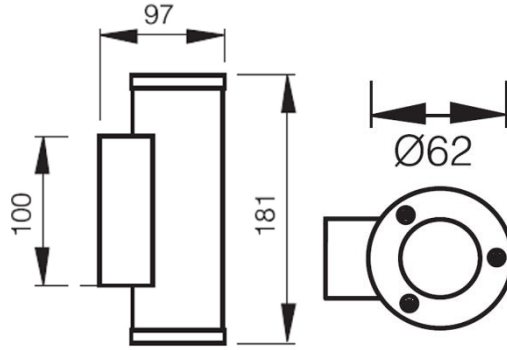

ARGESYS

ELEKTRONİK SANAYİ VE TİCARET A.Ş.

ALXSYS CLYDE X DATASHEET

MODEL /SIZE	CLYDE X	CLYDE X
INTERIOR/EXTERIOR	EXTERIOR	INTERIOR
LED	CREE / SAMSUNG / SEOUL	CREE / SAMSUNG / SEOUL
POWER	10W	10W
CCT	2700K-3000K-4000K	2700K-3000K-4000K
CRI	80+	80+
VOLTAGE	180-265 VAC	180-265 VAC
BEAM ANGLE	10°x40°, 25°x40°	10°x40°, 25°x40°
LUMEN OUTPUT	88LM	88LM
STORAGE TEMPERATURE	-40C / +80C	-40C / +80C
OPERATING TEMPERATURE	-40C / +60C	-40C / +60C
CONTROL	ON-OFF	ON-OFF
DIMENSIONS (mm)	Q/H: 62/181	Q/H: 62/181
HOUSING	EXT ALU	EXT ALU
CABLES	RUBBER	RUBBER
WARRANTY	5 YEARS	5 YEARS
IP	67	20

GAMMA ANGLES:

10°x40°

25°x 40°