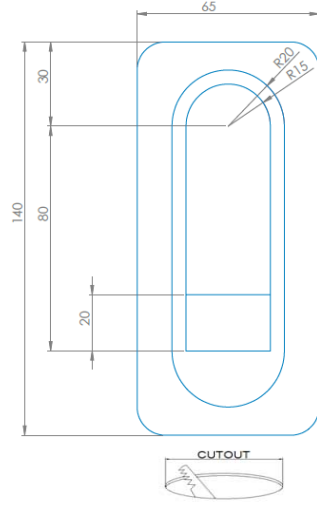

ARGESYS

ELEKTRONİK SANAYİ VE TİCARET A.Ş.

ALXSYS COMET DATASHEET

MODEL /SIZE	COMET
INTERIOR/EXTERIOR	INTERIOR
LED	CREE / SAMSUNG / SEOUL
POWER	3 W
CCT	2700K-3000K-4000K-6500K
CRI	80+
VOLTAGE	180-265 VAC / EXTERNAL DRIVER
BEAM ANGLE	15°
LUMEN OUTPUT	240 LM
STORAGE TEMPERATURE	-40C / +80C
OPERATING TEMPERATURE	-40C / +60C
CONTROL	ON-OFF
DIMENSIONS (mm)	W/H/L: 65/140/25
PANEL CUT OUT (mm)	W/H: 50x120
HOUSING	DIE ALU, EXT ALU
CABLES	RUBBER
WARRANTY	5 YEARS
IP	IP20

GAMMA ANGLES:

15°