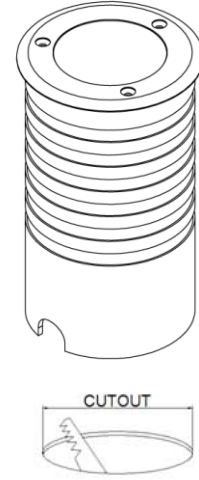

ARGESYS

ELEKTRONİK SANAYİ VE TİCARET A.Ş.

ALXSYS DAISY DATASHEET

MODEL /SIZE	DAISY
INTERIOR/EXTERIOR	INTERIOR / EXTERIOR
LED	CREE / SAMSUNG / SEOUL
POWER	6W
CCT	2700K-3000K-4000K-5000K-6500K
CRI	80+
VOLTAGE	180-265VAC / EXTERNAL DRIVER
BEAM ANGLE	10°-30°
LUMEN OUTPUT	480LM
STORAGE TEMPERATURE	-40C / +80C
OPERATING TEMPERATURE	-40C / +60C
CONTROL	ON-OFF / DALI
DIMENSIONS (mm)	Q/H: 99 / 166,5
PANEL CUT OUT (mm)	Q:92
HOUSING	EXT ALU / TEMPERED GLASS
CABLES	RUBBER
WARRANTY	5 YEARS
IP	67

GAMMA ANGLE:

10°

30°