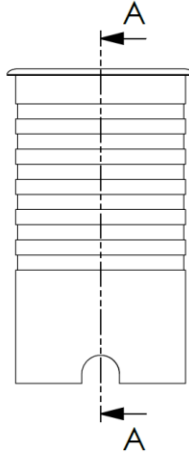

ARGESYS

ELEKTRONİK SANAYİ VE TİCARET A.Ş.

ALXSYS DAISY DATASHEET

MODEL /SIZE	DAISY
INTERIOR/EXTERIOR	INTERIOR / EXTERIOR
LED	CREE / SAMSUNG / SEOUL
POWER	6W
CCT	2700K-3000K-4000K-5000K-6500K
CRI	80+
VOLTAGE	180-265VAC / EXTERNAL DRIVER
BEAM ANGLE	10°-30°
LUMEN OUTPUT	480LM
STORAGE TEMPERATURE	-40C / +80C
OPERATING TEMPERATURE	-40C / +60C
CONTROL	ON-OFF / DALI
DIMENSIONS (mm)	Q/H: 99 / 166,5
PANEL CUT OUT (mm)	Q:92
HOUSING	EXT ALU / TEMPERED GLASS
CABLES	RUBBER
WARRANTY	5 YEARS
IP	67

GAMMA ANGLE:

10°

30°