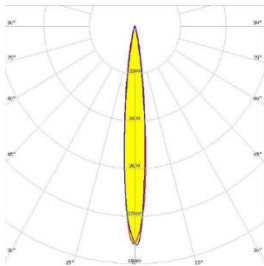

ARGESYS

ELEKTRONİK SANAYİ VE TİCARET A.Ş.

ALXSYS DAISY DATASHEET

MODEL /SIZE	DAISY
INTERIOR/EXTERIOR	INTERIOR / EXTERIOR
LED	CREE / SAMSUNG / SEOUL
POWER	6W
CCT	2700K-3000K-4000K-5000K-6500K
CRI	80+
VOLTAGE	180-265VAC / EXTERNAL DRIVER
BEAM ANGLE	10°-30°
LUMEN OUTPUT	480LM
STORAGE TEMPERATURE	-40C / +80C
OPERATING TEMPERATURE	-40C / +60C
CONTROL	ON-OFF / DALI
DIMENSIONS (mm)	Q/H: 99 / 166,5
PANEL CUT OUT (mm)	Q:92
HOUSING	EXT ALU / TEMPERED GLASS
CABLES	RUBBER
WARRANTY	5 YEARS
IP	67

GAMMA ANGLE:

10°

30°