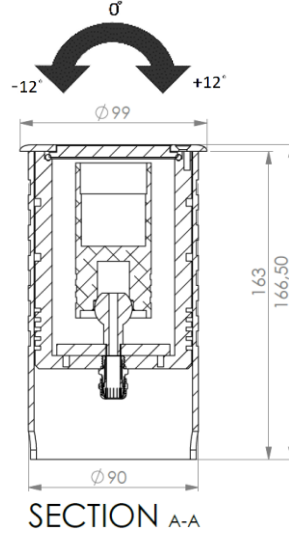

ARGESYS

ELEKTRONİK SANAYİ VE TİCARET A.Ş.

ALXSYS DAISY DATASHEET

MODEL /SIZE	DAISY
INTERIOR/EXTERIOR	INTERIOR / EXTERIOR
LED	CREE / SAMSUNG / SEOUL
POWER	6W
CCT	2700K-3000K-4000K-5000K-6500K
CRI	80+
VOLTAGE	180-265VAC / EXTERNAL DRIVER
BEAM ANGLE	10°-30°
LUMEN OUTPUT	480LM
STORAGE TEMPERATURE	-40C / +80C
OPERATING TEMPERATURE	-40C / +60C
CONTROL	ON-OFF / DALI
DIMENSIONS (mm)	Q/H: 99 / 166,5
PANEL CUT OUT (mm)	Q:92
HOUSING	EXT ALU / TEMPERED GLASS
CABLES	RUBBER
WARRANTY	5 YEARS
IP	67

GAMMA ANGLE:

10°

30°