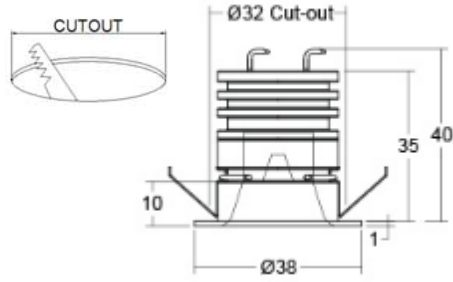

ARGESYS

ELEKTRONİK SANAYİ VE TİCARET A.Ş.

ALXSYS DAMLA DATASHEET

MODEL /SIZE	DAMLA
INTERIOR/EXTERIOR	INTERIOR
LED	CREE / SAMSUNG / SEOUL
POWER	2W
CCT	2700K-3000K-4000K-6500K
CRI	80+
VOLTAGE	180-265 VAC / EXTERNAL DRIVER
BEAM ANGLE	30°
LUMEN OUTPUT	195LM
STORAGE TEMPERATURE	-40C / +80C
OPERATING TEMPERATURE	-40C / +60C
CONTROL	ON-OFF / DALI
DIMENSIONS (mm)	Q/H/: 38/40
PANEL CUT OUT (mm)	Q: 32
HOUSING	EXT. ALU
CABLES	RUBBER
WARRANTY	5 YEARS
IP	54

GAMMA ANGLES:

30°