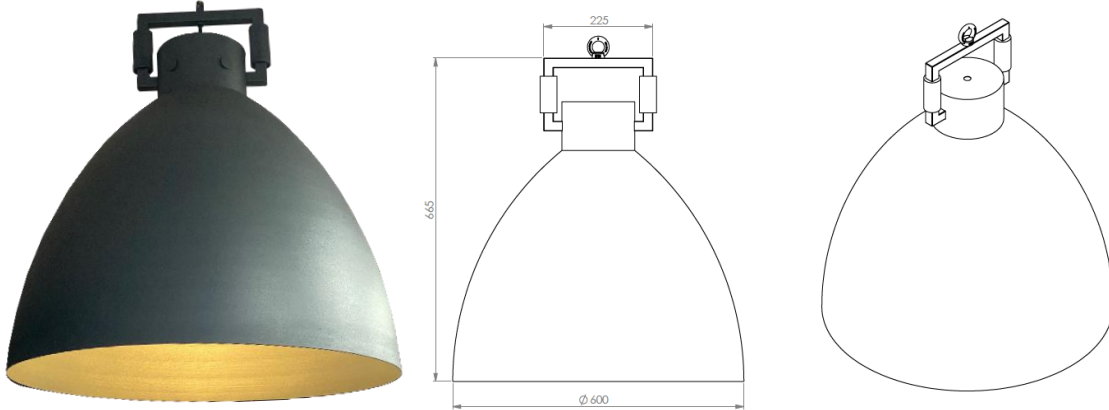

## ALXSYS METHAN DATASHEET

MODEL /SIZE	METHAN
INTERIOR/EXTERIOR	INTERIOR
LED	LED BULB
POWER	10W
CCT	2700K-3000K-4000K-6500K
CRI	80+
VOLTAGE	180-265 VAC
BEAM ANGLE	90°
LUMEN OUTPUT	850LM
STORAGE TEMPERATURE	-40C / +80C
OPERATING TEMPERATURE	-40C / +60C
CONTROL	ON-OFF
DIMENSIONS (mm)	Q/H: 600/665
HOUSING	PLASTING ALU
CABLES	RUBBER
WARRANTY	5 YEARS
IP	20