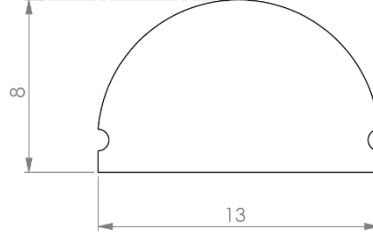

ARGESYS

ELEKTRONİK SANAYİ VE TİCARET A.Ş.

ALXSYS NEO DATASHEET

MODEL /SIZE	NEO
INTERIOR/EXTERIOR	INTERIOR / EXTERIOR
LED	CREE / SAMSUNG / SEOUL
POWER	15W
CCT	3000K-4000K-6500K
CRI	80+
VOLTAGE	24VDC
BEAM ANGLE	120°
LUMEN OUTPUT	1600LM
STORAGE TEMPERATURE	-40C / +80C
OPERATING TEMPERATURE	-40C / +60C
CONTROL	ON-OFF
DIMENSIONS (mm)	W/H:13/8
HOUSING	SILICONE
CABLES	RUBBER
WARRANTY	5 YEARS
IP	67

GAMMA ANGLES:

120°