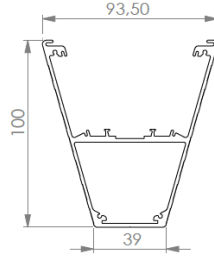

ARGESYS

ELEKTRONİK SANAYİ VE TİCARET A.Ş.

ALXSYS WILMA DATASHEET

MODEL /SIZE	WILMA 600	WILMA 900
INTERIOR/EXTERIOR	INTERIOR	INTERIOR
LED	CREE / SAMSUNG / SEOUL	CREE / SAMSUNG / SEOUL
POWER	20W	40W
CCT	2700K-3000K-4000K-6500K	2700K-3000K-4000K-6500K
CRI	80+	80+
VOLTAGE	180-265 VAC	180-265 VAC
BEAM ANGLE	90°	90°
LUMEN OUTPUT	2200LM	4400LM
STORAGE TEMPERATURE	-40C / +80C	-40C / +80C
OPERATING TEMPERATURE	-40C / +60C	-40C / +60C
CONTROL	ON-OFF / DALI	ON-OFF / DALI
DIMENSIONS (mm)	W/H/L: 93,5/100/600	W/H/L: 93,5/100/900
HOUSING	EXT ALU, UV STABILIZED PMMA	EXT ALU, UV STABILIZED PMMA
CABLES	RUBBER	RUBBER
WARRANTY	5 YEARS	5 YEARS
IP	20	20