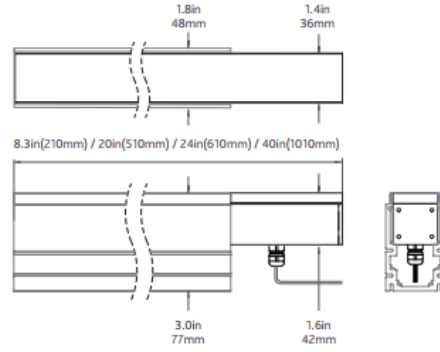

ARGESYS

ELEKTRONİK SANAYİ VE TİCARET A.Ş.

ALXSYS ARES LOTUS DATASHEET

MODEL /SIZE	ARES LOTUS
INTERIOR/EXTERIOR	INTERIOR / EXTERIOR
LED	CREE / SAMSUNG / SEOUL
POWER	36W
CCT	2700K-3000K-4000K-5000K-6500K-R-G-B
CRI	80+
VOLTAGE	24 VDC / 220 VAC EXTERNAL DRIVER
BEAM ANGLE	120°
LUMEN OUTPUT	570LM/MT, 2850LM/MT
STORAGE TEMPERATURE	-40C / +80C
OPERATING TEMPERATURE	-40C / +60C
CONTROL	ON-OFF / DMX
DIMENSIONS (mm)	W/H: 48/77
HOUSING	EXT ALU, UV STABILIZED PMMA
CABLES	RUBBER
WARRANTY	5 YEARS
IP	54, 65

GAMMA ANGLES: