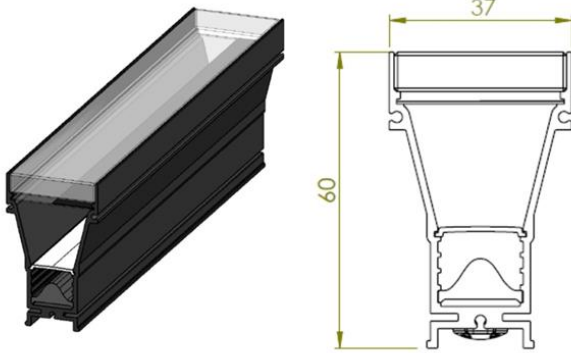

ARGESYS

ELEKTRONİK SANAYİ VE TİCARET A.Ş.

ALXSYS ARES DATASHEET

MODEL /SIZE	ARES
INTERIOR/EXTERIOR	INTERIOR / EXTERIOR
LED	CREE / SAMSUNG / SEOUL
POWER	12W/MT
CCT	2700K-3000K-4000K-6500K
CRI	80+
VOLTAGE	24VDC / EXTERNAL DRIVER
BEAM ANGLE	52°
LUMEN OUTPUT	1100LM/MT
STORAGE TEMPERATURE	-40C / +80C
OPERATING TEMPERATURE	-40C / +60C
CONTROL	ON-OFF / DALI
DIMENSIONS (mm)	W/H: 37/60
HOUSING	EXT ALU, UV STABILIZED PMMA
CABLES	RUBBER
WARRANTY	5YEARS
IP	54, 65

GAMMA ANGLES:

52°