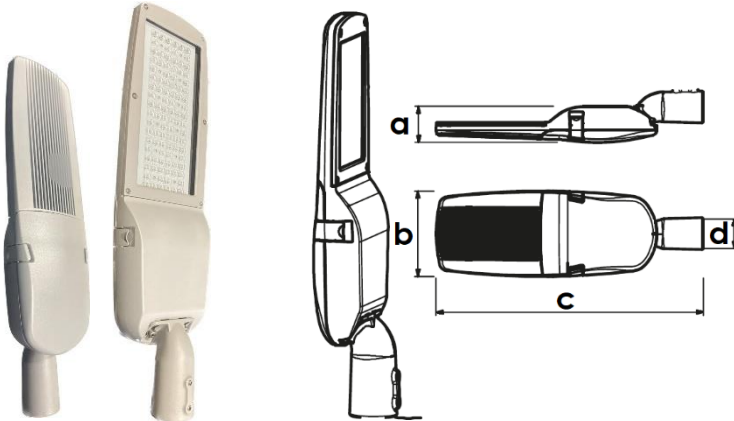

## ALXSYS STREET DATASHEET

MODEL /SIZE	EL60/80/100/120/150	ES40/60/80	PL60/80/100/120/150	PS40/60/80/100
INTERIOR/EXTERIOR	EXTERIOR	EXTERIOR	EXTERIOR	EXTERIOR
LED	CREE / SAMSUNG / SEOUL	CREE / SAMSUNG / SEOUL	CREE / SAMSUNG / SEOUL	CREE / SAMSUNG / SEOUL
POWER	60W-80W-100W-120W-150W	40W-60W-80W	60W-80W-100W-120W-150W	40W-60W-80W-100W
CCT	3000K-4000K-6500K	3000K-4000K-6500K	3000K-4000K-6500K	3000K-4000K-6500K
CRI	70+	70+	70+	70+
VOLTAGE	180-265 VAC	180-265 VAC	180-265 VAC	180-265 VAC
BEAM ANGLE	ASYM	ASYM	ASYM	ASYM
LUMEN OUTPUT	6900LM-9100LM-11250LM-13000LM-15000LM	4600LM-6900LM-9100LM	8700LM-11500LM-14100LM-16800LM-20800LM	5800LM-8700LM-11500LM-14100LM
STORAGE TEMPERATURE	-40C / +80C	-40C / +80C	-40C / +80C	-40C / +80C
OPERATING TEMPERATURE	-40C / +60C	-40C / +60C	-40C / +60C	-40C / +60C
CONTROL	ON-OFF / DALI	ON-OFF / DALI	ON-OFF / DALI	ON-OFF / DALI
DIMENSIONS (mm)	a/b/c/d:80/200/630/60	a/b/c/d:80/200/520/60	a/b/c/d:80/200/630/60	a/b/c/d:80/200/520/60
HOUSING	DIE ALU, TEMPERED GLASS	DIE ALU, TEMPERED GLASS	DIE ALU, TEMPERED GLASS	DIE ALU, TEMPERED GLASS
CABLES	RUBBER	RUBBER	RUBBER	RUBBER
WARRANTY	5 YEARS	5 YEARS	5 YEARS	5 YEARS
IP	66	66	66	66