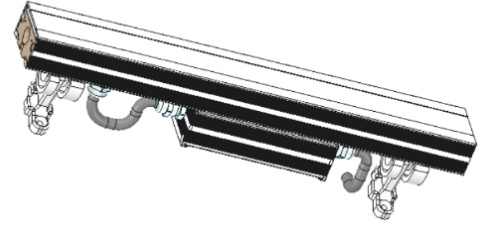

ALXSYSARENWALLWASHER

MİMARİ AYDINLATMA
ARCHITECTURAL LIGHTING

DUVAR BOYAMA (dış mekan)
WALLWASH (outdoor)

ÖZELLİKLER / SPECIFICATIONS:

- Farklı Gövde Renk Seçenekleri / Different Body Colors
- Farklı Işık Renk Seçenekleri / Different Light Colors
- DMX, Dali, 1-10V ve Uzaktan Kumanda Kontrol Seçenekleri / DMX, Dali, 1-10V and Remote Control Options
- Projeye Özel Tasarım Seçeneği / Custom Design Option Project

MODEL / SIZE	LS32	LS62	LS92	LS122
INTERIOR/EXTERIOR	EXTERIOR	EXTERIOR	EXTERIOR	EXTERIOR
LED	12	24	36	48
GÜÇ TÜKETİMİ / POWER CONSUMPTION	14W	27W	40W	53W
RENK ARALIĞI / COLOR RANGE	WW, NW, CW, (RGBW)	WW,NW,CW,(RGBW)	WW,NW,CW,(RGBW)	WW,NW,CW,(RGBW)
CRI	80+	80+	80+	80+
GİRİŞ VOLTAJ / INPUT VOLTAGE	110-277V AC	110-277V AC	110-277V AC	110-277V AC
İŞİK AÇISI / BEAM ANGLE	10°, 25°, 10X60°	10°, 25°, 10X60°	10°, 25°, 10X60°	10°, 25°, 10X60°
LUMEN ÇIKIŞI / LUMEN OUTPUT	1400Lm	2400Lm	4000Lm	5300Lm
ÇALIŞMA SICAKLIĞI / OPERATING TEMPERATURE	-40C / +80C	-40C / +80C	-40C / +80C	-40C / +80C
KISILABİLİRLİK / DIMMING	PWM, DALİ, DMX, ONOFF	PWM, DALİ, DMX, ONOFF	PWM, DALİ, DMX, ONOFF	PWM, DALİ,DMX,ONOFF
EBATLAR / DIMENSIONS	W/H/L 44X24X320mm	W/H/L 44X24X620mm	W/H/L 44X24X920mm	W/H/L 44X24X1220mm
GÖVDE MALZEMESİ / HOUSING	Ext Alu; UV Stabilized Polycarbonate	Ext Alu; UV Stabilized Polycarbonate	Ext Alu; UV Stabilized Polycarbonate	Ext Alu; UV Stabilized Polycarbonate
KABLO / CABLES	Rubber	Rubber	Rubber	Rubber
GARANTİ / WARRANTY	5 Years	5 Years	5 Years	5 Years
ÇEVRESEL KORUMA / ENVIRONMENT PROTECTION	67	67	67	67
AĞIRLIK / WEIGHT	0,8Kg	1,5Kg	2,2Kg	3Kg
ÖMÜR / SOURCE LIFE	50.000 hours @L70	50.000 hours @L70	50.000 hours @L70	50.000 hours @L70

Beam Angle

(25°)

(45°)

(10x60°)