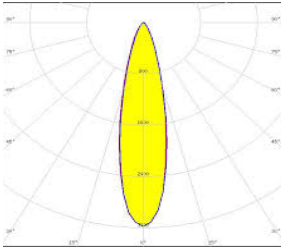

MODEL / SIZE	LS32	LS62	LS92	LS122
INTERIOR/EXTERIOR	EXTERIOR	EXTERIOR	EXTERIOR	EXTERIOR
LED	12	24	36	48
GÜÇ TÜKETİMİ / POWER CONSUMPTION	14W	27W	40W	53W
RENK ARALIĞI / COLOR RANGE	WW, NW, CW, (RGBW)	WW,NW,CW,(RGBW)	WW,NW,CW,(RGBW)	WW,NW,CW,(RGBW)
CRI	80+	80+	80+	80+
GİRİŞ VOLTAJ / INPUT VOLTAGE	110-277V AC	110-277V AC	110-277V AC	110-277V AC
İŞİK AÇISI / BEAM ANGLE	10°, 25°, 10X60°	10°, 25°, 10X60°	10°, 25°, 10X60°	10°, 25°, 10X60°
LUMEN ÇIKIŞI / LUMEN OUTPUT	1400Lm	2400Lm	4000Lm	5300Lm
ÇALIŞMA SICAKLIĞI / OPERATING TEMPERATURE	-40C / +80C	-40C / +80C	-40C / +80C	-40C / +80C
KISILABİLİRLİK / DIMMING	PWM, DALİ, DMX, ONOFF	PWM, DALİ, DMX, ONOFF	PWM, DALİ, DMX, ONOFF	PWM, DALİ,DMX,ONOFF
EBATLAR / DIMENSIONS	W/H/L 44X24X320mm	W/H/L 44X24X620mm	W/H/L 44X24X920mm	W/H/L 44X24X1220mm
GÖVDE MALZEMESİ / HOUSING	Ext Alu; UV Stabilized Polycarbonate	Ext Alu; UV Stabilized Polycarbonate	Ext Alu; UV Stabilized Polycarbonate	Ext Alu; UV Stabilized Polycarbonate
KABLO / CABLES	Rubber	Rubber	Rubber	Rubber
GARANTİ / WARRANTY	5 Years	5 Years	5 Years	5 Years
ÇEVRESEL KORUMA / ENVIRONMENT PROTECTION	67	67	67	67
AĞIRLIK / WEIGHT	0,8Kg	1,5Kg	2,2Kg	3Kg
ÖMÜR / SOURCE LIFE	50.000 hours @L70	50.000 hours @L70	50.000 hours @L70	50.000 hours @L70

Beam Angle

(25°)

(45°)

(10x60°)