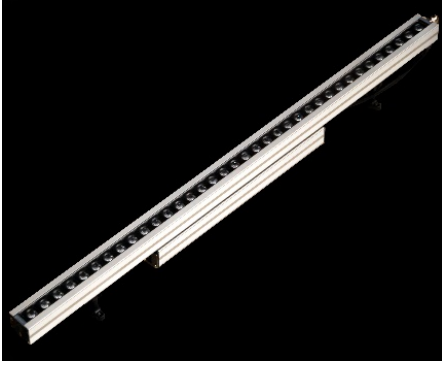

ALXSYSARENWALLWASHER

MİMARİ AYDINLATMA
ARCHITECTURAL LIGHTING

DUVAR BOYAMA (dış mekan)
WALLWASH (outdoor)

ÖZELLİKLER / SPECIFICATIONS:

- Farklı Gövde Renk Seçenekleri / Different Body Colors
- Farklı Işık Renk Seçenekleri / Different Light Colors
- DMX, Dali, 1-10V ve Uzaktan Kumanda Kontrol Seçenekleri / DMX, Dali, 1-10V and Remote Control Options
- Projeye Özel Tasarım Seçeneği / Custom Design Option Project

MODEL / SIZE	LS32	LS62	LS92	LS122
INTERIOR/EXTERIOR	EXTERIOR	EXTERIOR	EXTERIOR	EXTERIOR
LED	12	24	36	48
GÜÇ TÜKETİMİ / POWER CONSUMPTION	14W	27W	40W	53W
RENK ARALIĞI / COLOR RANGE	WW, NW, CW, (RGBW)	WW,NW,CW,(RGBW)	WW,NW,CW,(RGBW)	WW,NW,CW,(RGBW)
CRI	80+	80+	80+	80+
GİRİŞ VOLTAJ / INPUT VOLTAGE	110-277V AC	110-277V AC	110-277V AC	110-277V AC
İŞİK AÇISI / BEAM ANGLE	10°, 25°, 10X60°	10°, 25°, 10X60°	10°, 25°, 10X60°	10°, 25°, 10X60°
LUMEN ÇIKIŞI / LUMEN OUTPUT	1400Lm	2400Lm	4000Lm	5300Lm
ÇALIŞMA SICAKLIĞI / OPERATING TEMPERATURE	-40C / +80C	-40C / +80C	-40C / +80C	-40C / +80C
KISILABİLİRLİK / DIMMING	PWM, DALİ, DMX, ONOFF	PWM, DALİ, DMX, ONOFF	PWM, DALİ, DMX, ONOFF	PWM, DALİ,DMX,ONOFF
EBATLAR / DIMENSIONS	W/H/L 44X24X320mm	W/H/L 44X24X620mm	W/H/L 44X24X920mm	W/H/L 44X24X1220mm
GÖVDE MALZEMESİ / HOUSING	Ext Alu; UV Stabilized Polycarbonate	Ext Alu; UV Stabilized Polycarbonate	Ext Alu; UV Stabilized Polycarbonate	Ext Alu; UV Stabilized Polycarbonate
KABLO / CABLES	Rubber	Rubber	Rubber	Rubber
GARANTİ / WARRANTY	5 Years	5 Years	5 Years	5 Years
ÇEVRESEL KORUMA / ENVIRONMENT PROTECTION	67	67	67	67
AĞIRLIK / WEIGHT	0,8Kg	1,5Kg	2,2Kg	3Kg
ÖMÜR / SOURCE LIFE	50.000 hours @L70	50.000 hours @L70	50.000 hours @L70	50.000 hours @L70