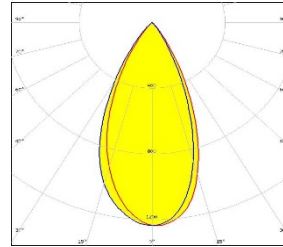

MODEL / SIZE	LS32	LS62	LS92	LS122
INTERIOR/EXTERIOR	EXTERIOR	EXTERIOR	EXTERIOR	EXTERIOR
LED	12	24	36	48
GÜÇ TÜKETİMİ / POWER CONSUMPTION	14W	27W	40W	53W
RENK ARALIĞI / COLOR RANGE	WW, NW, CW, (RGBW)	WW,NW,CW,(RGBW)	WW,NW,CW,(RGBW)	WW,NW,CW,(RGBW)
CRI	80+	80+	80+	80+
GİRİŞ VOLTAJ / INPUT VOLTAGE	110-277V AC	110-277V AC	110-277V AC	110-277V AC
İŞİK AÇISI / BEAM ANGLE	10°, 25°, 10X60°	10°, 25°, 10X60°	10°, 25°, 10X60°	10°, 25°, 10X60°
LUMEN ÇIKIŞI / LUMEN OUTPUT	1400Lm	2400Lm	4000Lm	5300Lm
ÇALIŞMA SICAKLIĞI / OPERATING TEMPERATURE	-40C / +80C	-40C / +80C	-40C / +80C	-40C / +80C
KISILABİLİRLİK / DIMMING	PWM, DALİ, DMX, ONOFF	PWM, DALİ, DMX, ONOFF	PWM, DALİ, DMX, ONOFF	PWM, DALİ,DMX,ONOFF
EBATLAR / DIMENSIONS	W/H/L 44X24X320mm	W/H/L 44X24X620mm	W/H/L 44X24X920mm	W/H/L 44X24X1220mm
GÖVDE MALZEMESİ / HOUSING	Ext Alu; UV Stabilized Polycarbonate	Ext Alu; UV Stabilized Polycarbonate	Ext Alu; UV Stabilized Polycarbonate	Ext Alu; UV Stabilized Polycarbonate
KABLO / CABLES	Rubber	Rubber	Rubber	Rubber
GARANTİ / WARRANTY	5 Years	5 Years	5 Years	5 Years
ÇEVRESEL KORUMA / ENVIRONMENT PROTECTION	67	67	67	67
AĞIRLIK / WEIGHT	0,8Kg	1,5Kg	2,2Kg	3Kg
ÖMÜR / SOURCE LIFE	50.000 hours @L70	50.000 hours @L70	50.000 hours @L70	50.000 hours @L70

Beam Angle

(25°)

(45°)

(10x60°)