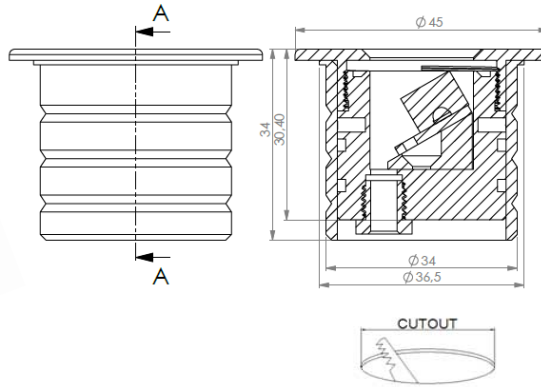

ARGESYS

ELEKTRONİK SANAYİ VE TİCARET A.Ş.

ALXSYS ELA DATASHEET

MODEL /SIZE	ELA
INTERIOR/EXTERIOR	INTERIOR / EXTERIOR
LED	CREE / SAMSUNG / SEOUL
POWER	1W- 2W
CCT	2700K-3000K-4000K-6500K
CRI	80+
VOLTAGE	180-265 VAC / EXTERNAL DRIVER
BEAM ANGLE	45°
LUMEN OUTPUT	88LM- 160LM
STORAGE TEMPERATURE	-40C / +80C
OPERATING TEMPERATURE	-40C / +60C
CONTROL	ON-OFF
DIMENSIONS (mm)	Q/H: 45/34
PANEL CUT OUT (mm)	Q: 38
HOUSING	EXT ALU, UV STABILIZED PMMA
CABLES	RUBBER
WARRANTY	5 YEARS
IP	54

GAMMA ANGLES: