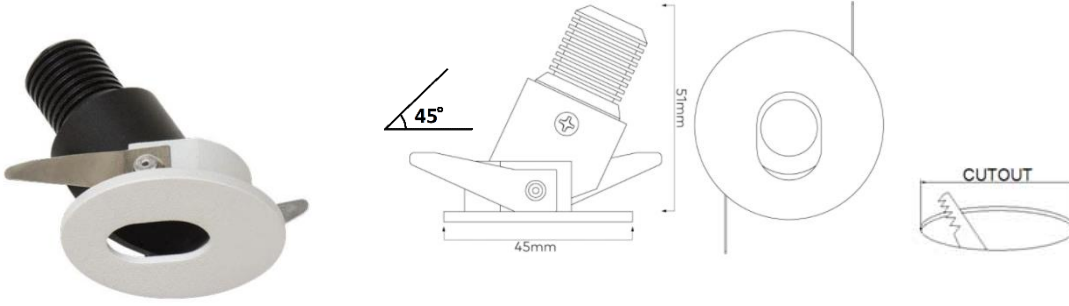

## ALXSYS ERA DATASHEET

MODEL /SIZE	ERA
INTERIOR/EXTERIOR	INTERIOR
LED	CREE / SAMSUNG / SEOUL
POWER	1W
CCT	2700K-3000K-4000K-6500K
CRI	80+
VOLTAGE	180-265 VAC / EXTERNAL DRIVER
BEAM ANGLE	20°
LUMEN OUTPUT	95LM
STORAGE TEMPERATURE	-40C / +80C
OPERATING TEMPERATURE	-40C / +60C
CONTROL	ON-OFF / DALI
DIMENSIONS (mm)	Q/H: 45/51
PANEL CUT OUT (mm)	Q: 35
HOUSING	EXT. ALU
CABLES	RUBBER
WARRANTY	5 YEARS
IP	20