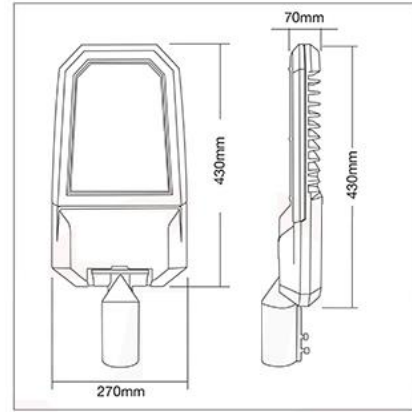

ARGESYS

ELEKTRONİK SANAYİ VE TİCARET A.Ş.

ALXSYS STREET DATASHEET

MODEL /SIZE	STREET-60	STREET-100
INTERIOR/EXTERIOR	EXTERIOR	EXTERIOR
LED	CREE / SAMSUNG / SEOUL	CREE / SAMSUNG / SEOUL
POWER	60W	100W
CCT	2700K-3000K-4000K-6500K	2700K-3000K-4000K-6500K
CRI	80+	80+
VOLTAGE	180-265 VAC	180-265 VAC
BEAM ANGLE	ASYM	ASYM
LUMEN OUTPUT	6000LM	10000LM
STORAGE TEMPERATURE	-40C / +80C	-40C / +80C
OPERATING TEMPERATURE	-40C / +60C	-40C / +60C
CONTROL	ON-OFF / DALI	ON-OFF / DALI
DIMENSIONS (mm)	W/H/L: 70/430/270	W/H/L: 70/430/270
HOUSING	DIE ALU, TEMPERED GLASS	DIE ALU, TEMPERED GLASS
CABLES	RUBBER	RUBBER
WARRANTY	5 YEARS	5 YEARS
IP	67	67