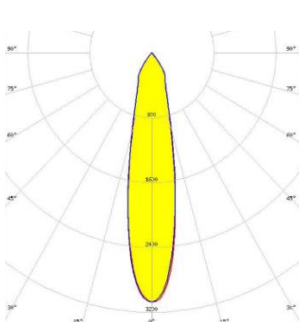

ARGESYS

ELEKTRONİK SANAYİ VE TİCARET A.Ş.

ALXSYS TERRA DATASHEET

MODEL /SIZE	TERRA-20W	TERRA-30W
INTERIOR/EXTERIOR	INTERIOR / EXTERIOR	INTERIOR / EXTERIOR
LED	CREE / SAMSUNG / SEOUL	CREE / SAMSUNG / SEOUL
POWER	20W	30W
CCT	2700K-3000K-4000K	2700K-3000K-4000K
CRI	80+	80+
VOLTAGE	180-265VAC	180-265VAC
BEAM ANGLE	17° - 30° - 50°	17° - 30° - 50°
LUMEN OUTPUT	1840LM	2700LM
STORAGE TEMPERATURE	-40C / +80C	-40C / +80C
OPERATING TEMPERATURE	-40C / +60C	-40C / +60C
CONTROL	ON-OFF / DALI	ON-OFF / DALI
DIMENSIONS (mm)	Q/W/H/L: 107/110/225/167	Q/W/H/L: 107/110/225/167
HOUSING	DIE ALU, TEMPERED GLASS	DIE ALU, TEMPERED GLASS
CABLES	RUBBER	RUBBER
WARRANTY	5 YEARS	5 YEARS
IP	67	67

GAMMA ANGLES:

17°

30°

50°