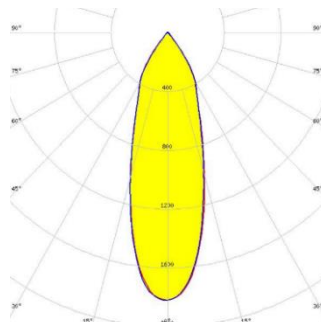

ARGESYS

ELEKTRONİK SANAYİ VE TİCARET A.Ş.

ALXSYS TERRA DATASHEET

MODEL /SIZE	TERRA-20W	TERRA-30W
INTERIOR/EXTERIOR	INTERIOR / EXTERIOR	INTERIOR / EXTERIOR
LED	CREE / SAMSUNG / SEOUL	CREE / SAMSUNG / SEOUL
POWER	20W	30W
CCT	2700K-3000K-4000K	2700K-3000K-4000K
CRI	80+	80+
VOLTAGE	180-265VAC	180-265VAC
BEAM ANGLE	17° - 30° - 50°	17° - 30° - 50°
LUMEN OUTPUT	1840LM	2700LM
STORAGE TEMPERATURE	-40C / +80C	-40C / +80C
OPERATING TEMPERATURE	-40C / +60C	-40C / +60C
CONTROL	ON-OFF / DALI	ON-OFF / DALI
DIMENSIONS (mm)	Q/W/H/L: 107/110/225/167	Q/W/H/L: 107/110/225/167
HOUSING	DIE ALU, TEMPERED GLASS	DIE ALU, TEMPERED GLASS
CABLES	RUBBER	RUBBER
WARRANTY	5 YEARS	5 YEARS
IP	67	67

GAMMA ANGLES:

17°

30°

50°