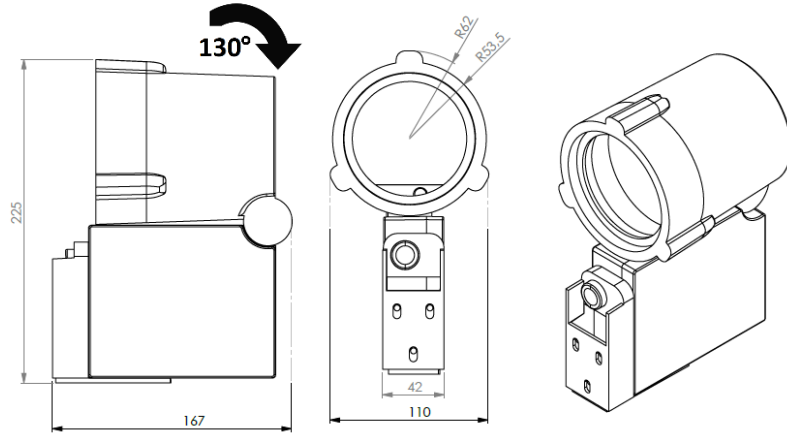

ARGESYS

ELEKTRONİK SANAYİ VE TİCARET A.Ş.

ALXSYS TERRA DATASHEET

MODEL /SIZE	TERRA-20W	TERRA-30W
INTERIOR/EXTERIOR	INTERIOR / EXTERIOR	INTERIOR / EXTERIOR
LED	CREE / SAMSUNG / SEOUL	CREE / SAMSUNG / SEOUL
POWER	20W	30W
CCT	2700K-3000K-4000K	2700K-3000K-4000K
CRI	80+	80+
VOLTAGE	180-265VAC	180-265VAC
BEAM ANGLE	17° - 30° - 50°	17° - 30° - 50°
LUMEN OUTPUT	1840LM	2700LM
STORAGE TEMPERATURE	-40C / +80C	-40C / +80C
OPERATING TEMPERATURE	-40C / +60C	-40C / +60C
CONTROL	ON-OFF / DALI	ON-OFF / DALI
DIMENSIONS (mm)	Q/W/H/L: 107/110/225/167	Q/W/H/L: 107/110/225/167
HOUSING	DIE ALU, TEMPERED GLASS	DIE ALU, TEMPERED GLASS
CABLES	RUBBER	RUBBER
WARRANTY	5 YEARS	5 YEARS
IP	67	67

GAMMA ANGLES:

17°

30°

50°