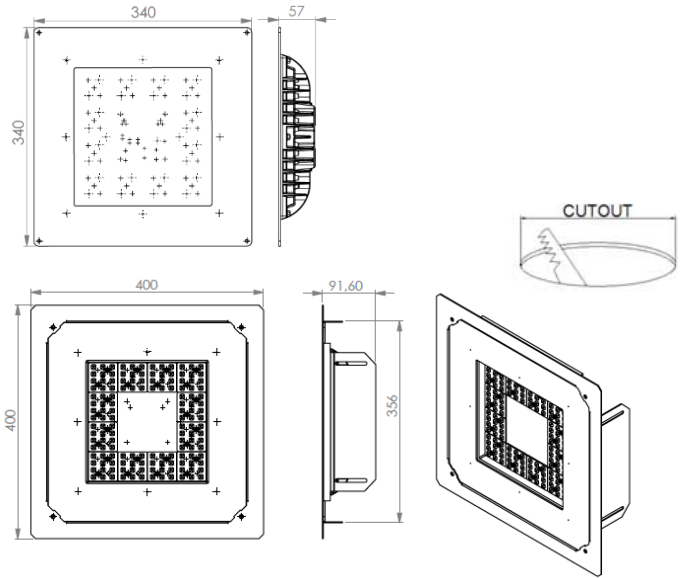

## ALXSYS CANOPPY-2 DATASHEET

MODEL /SIZE	CANOPPY-65	CANOPPY-75	CANOPPY-100
INTERIOR/EXTERIOR	INTERIOR / EXTERIOR	INTERIOR / EXTERIOR	INTERIOR / EXTERIOR
LED	SAMSUNG	SAMSUNG	SAMSUNG
POWER	65W	75W	100W
CCT	2700K-3000K-4000K-5000K-6500K	2700K-3000K-4000K-5000K-6500K	2700K-3000K-4000K-5000K-6500K
CRI	80+	80+	80+
VOLTAGE	180-265 VAC	180-265 VAC	180-265 VAC
BEAM ANGLE	60° ,90°	60° ,90°	60° ,90°
LUMEN OUTPUT	8000LM	9000LM	11500LM
STORAGE TEMPERATURE	-40C / +80C	-40C / +80C	-40C / +80C
OPERATING TEMPERATURE	-40C / +60C	-40C / +60C	-40C / +60C
CONTROL	ON-OFF	ON-OFF	ON-OFF
DIMENSIONS (mm)	W/H/L: 340/340/57	W/H/L: 340/340/57	W/H/L: 340/340/57
PANEL CUT OUT (mm)	W/H: 360/360	W/H: 360/360	W/H: 360/360
HOUSING	DIE ALU, EXT ALU, TEMPERED GLASS	DIE ALU, EXT ALU, TEMPERED GLASS	DIE ALU, EXT ALU, TEMPERED GLASS
CABLES	RUBBER	RUBBER	RUBBER
WARRANTY	5 YEARS	5 YEARS	5 YEARS
IP	67	67	67