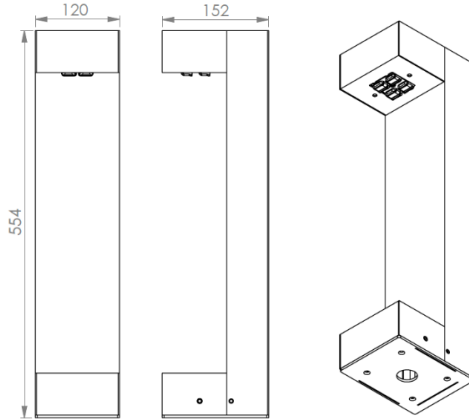

ARGESYS

ELEKTRONİK SANAYİ VE TİCARET A.Ş.

ALXSYS PEGGY DATASHEET

MODEL /SIZE	PEGGY
INTERIOR/EXTERIOR	INTERIOR / EXTERIOR
LED	CREE / SAMSUNG / SEOUL
POWER	10W
CCT	2700K-3000K-4000K-6500K
CRI	80+
VOLTAGE	180-265 VAC
BEAM ANGLE	ASYM
LUMEN OUTPUT	850LM
STORAGE TEMPERATURE	-40C / +80C
OPERATING TEMPERATURE	-40C / +60C
CONTROL	ON-OFF / DALI
DIMENSIONS (mm)	W/H/L: 120/152/554
HOUSING	EXT ALU
CABLES	RUBBER
WARRANTY	5 YEARS
IP	65