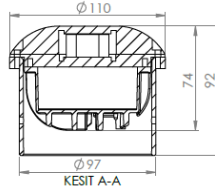

ALXSYS TALI DATASHEET

MODEL /SIZE	TALI
INTERIOR/EXTERIOR	INTERIOR / EXTERIOR
LED	CREE / SAMSUNG / SEOUL
POWER	7W
CCT	2700K-3000K-4000K
CRI	80+
VOLTAGE	180-265 VAC
BEAM ANGLE	135°
LUMEN OUTPUT	180LM
STORAGE TEMPERATURE	-40C / +80C
OPERATING TEMPERATURE	-40C / +60C
CONTROL	ON-OFF
DIMENSIONS (mm)	Q/H: 110/74
PANEL CUT OUT (mm)	Q: 98
HOUSING	DIE ALU, PMMA
CABLES	RUBBER
WARRANTY	5 YEARS
IP	67