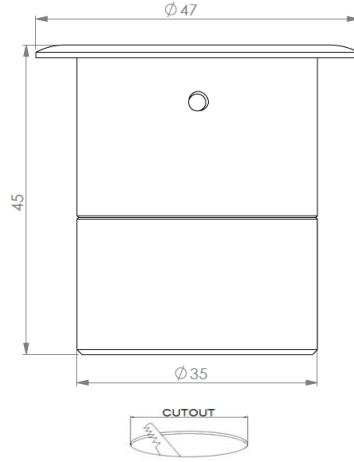

ARGESYS

ELEKTRONİK SANAYİ VE TİCARET A.Ş.

ALXSYS LUNA DATASHEET

MODEL /SIZE	LUNA
INTERIOR/EXTERIOR	INTERIOR
LED	CREE / SAMSUNG / SEOUL
POWER	3W
CCT	2700K-3000K-4000K-6500K
CRI	80+
VOLTAGE	180-265 VAC / EXTERNAL DRIVER
BEAM ANGLE	40°
LUMEN OUTPUT	350LM
STORAGE TEMPERATURE	-40C / +80C
OPERATING TEMPERATURE	-40C / +60C
CONTROL	ON-OFF
DIMENSIONS (mm)	Q/H: 47/45
PANEL CUT OUT (mm)	Q: 38
HOUSING	EXT ALU
CABLES	RUBBER
WARRANTY	5 YEARS
IP	IP54