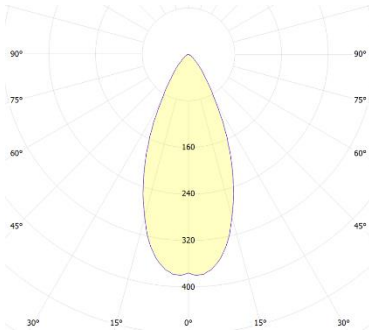

GAMMA ANGLES:

40 °

ARGESYS asys LIGHT
ELEKTRONİK SANAYİ VE TİCARET A.Ş.