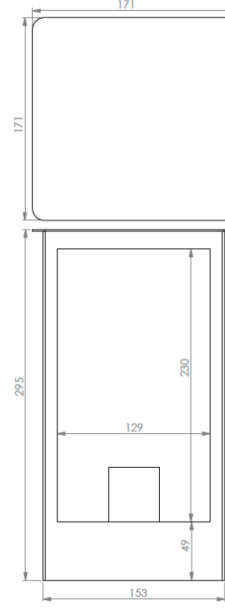

ARGESYS

ELEKTRONİK SANAYİ VE TİCARET A.Ş.

ALXSYS DINO DATASHEET

MODEL /SIZE	DINO
INTERIOR/EXTERIOR	INTERIOR / EXTERIOR
LED	LED BULB
POWER	5W
CCT	2700K-3000K-4000K-6500K
CRI	80+
VOLTAGE	180-265 VAC
BEAM ANGLE	360°
LUMEN OUTPUT	300LM
STORAGE TEMPERATURE	-40C / +80C
OPERATING TEMPERATURE	-40C / +60C
CONTROL	ON-OFF
DIMENSIONS (mm)	W/H/L: 171/171/295
HOUSING	EXT. ALU, TEMPERED GLASS
CABLES	RUBBER
WARRANTY	5 YEARS
IP	65

GAMMA ANGLES:

360°