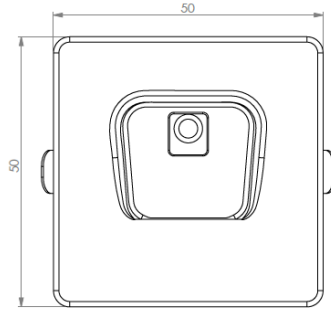

ARGESYS

ELEKTRONİK SANAYİ VE TİCARET A.Ş.

ALXSYS EVA DATASHEET

MODEL /SIZE	EVA
INTERIOR/EXTERIOR	INTERIOR / EXTERIOR
LED	CREE / SAMSUNG / SEOUL
POWER	3W
CCT	2700K-3000K-4000K-6500K
CRI	80+
VOLTAGE	180-265 VAC / EXTERNAL DRIVER
BEAM ANGLE	60°
LUMEN OUTPUT	90 LM
STORAGE TEMPERATURE	-40C / +80C
OPERATING TEMPERATURE	-40C / +60C
CONTROL	ON-OFF
DIMENSIONS (mm)	W/H/L: 50/50/32
PANEL CUT OUT (mm)	Q: 37
HOUSING	DIE ALU
CABLES	RUBBER
WARRANTY	5 YEARS
IP	IP67

GAMMA ANGLES: