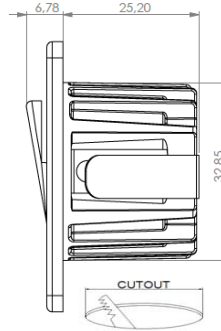

ARGESYS

ELEKTRONİK SANAYİ VE TİCARET A.Ş.

ALXSYS EVA DATASHEET

MODEL /SIZE	EVA
INTERIOR/EXTERIOR	INTERIOR / EXTERIOR
LED	CREE / SAMSUNG / SEOUL
POWER	3W
CCT	2700K-3000K-4000K-6500K
CRI	80+
VOLTAGE	180-265 VAC / EXTERNAL DRIVER
BEAM ANGLE	60°
LUMEN OUTPUT	90 LM
STORAGE TEMPERATURE	-40C / +80C
OPERATING TEMPERATURE	-40C / +60C
CONTROL	ON-OFF
DIMENSIONS (mm)	W/H/L: 50/50/32
PANEL CUT OUT (mm)	Q: 37
HOUSING	DIE ALU
CABLES	RUBBER
WARRANTY	5 YEARS
IP	IP67