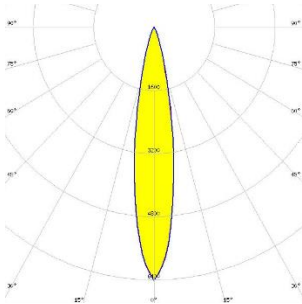

## ALXSYS EYMEN DATASHEET

MODEL /SIZE	EYMEN LS32	EYMEN LS62	EYMEN LS92	EYMEN LS122
INTERIOR/EXTERIOR	INTERIOR	INTERIOR	INTERIOR	INTERIOR
LED	CREE / SAMSUNG / SEOUL	CREE / SAMSUNG / SEOUL	CREE / SAMSUNG / SEOUL	CREE / SAMSUNG / SEOUL
POWER	14W	27W	40W	53W
CCT	2700K-3000K-4000K-6500K	2700K-3000K-4000K-6500K	2700K-3000K-4000K-6500K	2700K-3000K-4000K-6500K
CRI	80+	80+	80+	80+
VOLTAGE	180-265 VAC / EXTERNAL DRIVER	180-265 VAC / EXTERNAL DRIVER	180-265 VAC / EXTERNAL DRIVER	180-265 VAC / EXTERNAL DRIVER
BEAM ANGLE	15°, 25°, 40°, 20x45°	15°, 25°, 40°, 20x45°	15°, 25°, 40°, 20x45°	15°, 25°, 40°, 20x45°
LUMEN OUTPUT	1400LM	2700LM	4000LM	5300LM
STORAGE TEMPERATURE	-40C / +80C	-40C / +80C	-40C / +80C	-40C / +80C
OPERATING TEMPERATURE	-40C / +60C	-40C / +60C	-40C / +60C	-40C / +60C
CONTROL	ON-OFF / DALI	ON-OFF / DALI	ON-OFF / DALI	ON-OFF / DALI
DIMENSIONS (mm)	W/H/L: 31,5/58/310	W/H/L: 31,5/58/610	W/H/L: 31,5/58/910	W/H/L: 31,5/58/1210
HOUSING	EXT ALU, UV STABILIZED PMMA	EXT ALU, UV STABILIZED PMMA	EXT ALU, UV STABILIZED PMMA	EXT ALU, UV STABILIZED PMMA
CABLES	RUBBER	RUBBER	RUBBER	RUBBER
WARRANTY	5 YEARS	5 YEARS	5 YEARS	5 YEARS
IP	40	40	40	40

### GAMMA ANGLES:

15°

25°

40°

20X45°