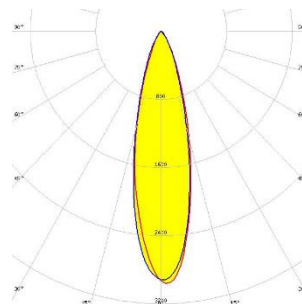

## ALXSYS EYMEN DATASHEET

MODEL /SIZE	EYMEN LS32	EYMEN LS62	EYMEN LS92	EYMEN LS122
INTERIOR/EXTERIOR	INTERIOR	INTERIOR	INTERIOR	INTERIOR
LED	CREE / SAMSUNG / SEOUL	CREE / SAMSUNG / SEOUL	CREE / SAMSUNG / SEOUL	CREE / SAMSUNG / SEOUL
POWER	14W	27W	40W	53W
CCT	2700K-3000K-4000K-6500K	2700K-3000K-4000K-6500K	2700K-3000K-4000K-6500K	2700K-3000K-4000K-6500K
CRI	80+	80+	80+	80+
VOLTAGE	180-265 VAC / EXTERNAL DRIVER	180-265 VAC / EXTERNAL DRIVER	180-265 VAC / EXTERNAL DRIVER	180-265 VAC / EXTERNAL DRIVER
BEAM ANGLE	15°, 25°, 40°, 20x45°	15°, 25°, 40°, 20x45°	15°, 25°, 40°, 20x45°	15°, 25°, 40°, 20x45°
LUMEN OUTPUT	1400LM	2700LM	4000LM	5300LM
STORAGE TEMPERATURE	-40C / +80C	-40C / +80C	-40C / +80C	-40C / +80C
OPERATING TEMPERATURE	-40C / +60C	-40C / +60C	-40C / +60C	-40C / +60C
CONTROL	ON-OFF / DALI	ON-OFF / DALI	ON-OFF / DALI	ON-OFF / DALI
DIMENSIONS (mm)	W/H/L: 31,5/58/310	W/H/L: 31,5/58/610	W/H/L: 31,5/58/910	W/H/L: 31,5/58/1210
HOUSING	EXT ALU, UV STABILIZED PMMA	EXT ALU, UV STABILIZED PMMA	EXT ALU, UV STABILIZED PMMA	EXT ALU, UV STABILIZED PMMA
CABLES	RUBBER	RUBBER	RUBBER	RUBBER
WARRANTY	5 YEARS	5 YEARS	5 YEARS	5 YEARS
IP	40	40	40	40

### GAMMA ANGLES:

15°

25°

40°

20X45°