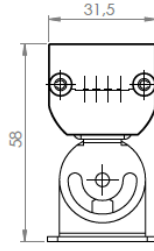

## ALXSYS EYMEN DATASHEET

MODEL /SIZE	EYMEN LS32	EYMEN LS62	EYMEN LS92	EYMEN LS122
INTERIOR/EXTERIOR	INTERIOR	INTERIOR	INTERIOR	INTERIOR
LED	CREE / SAMSUNG / SEOUL	CREE / SAMSUNG / SEOUL	CREE / SAMSUNG / SEOUL	CREE / SAMSUNG / SEOUL
POWER	14W	27W	40W	53W
CCT	2700K-3000K-4000K-6500K	2700K-3000K-4000K-6500K	2700K-3000K-4000K-6500K	2700K-3000K-4000K-6500K
CRI	80+	80+	80+	80+
VOLTAGE	180-265 VAC / EXTERNAL DRIVER	180-265 VAC / EXTERNAL DRIVER	180-265 VAC / EXTERNAL DRIVER	180-265 VAC / EXTERNAL DRIVER
BEAM ANGLE	15°, 25°, 40°, 20x45°	15°, 25°, 40°, 20x45°	15°, 25°, 40°, 20x45°	15°, 25°, 40°, 20x45°
LUMEN OUTPUT	1400LM	2700LM	4000LM	5300LM
STORAGE TEMPERATURE	-40C / +80C	-40C / +80C	-40C / +80C	-40C / +80C
OPERATING TEMPERATURE	-40C / +60C	-40C / +60C	-40C / +60C	-40C / +60C
CONTROL	ON-OFF / DALI	ON-OFF / DALI	ON-OFF / DALI	ON-OFF / DALI
DIMENSIONS (mm)	W/H/L: 31,5/58/310	W/H/L: 31,5/58/610	W/H/L: 31,5/58/910	W/H/L: 31,5/58/1210
HOUSING	EXT ALU, UV STABILIZED PMMA	EXT ALU, UV STABILIZED PMMA	EXT ALU, UV STABILIZED PMMA	EXT ALU, UV STABILIZED PMMA
CABLES	RUBBER	RUBBER	RUBBER	RUBBER
WARRANTY	5 YEARS	5 YEARS	5 YEARS	5 YEARS
IP	40	40	40	40

### GAMMA ANGLES:

15°

25°

40°

20X45°