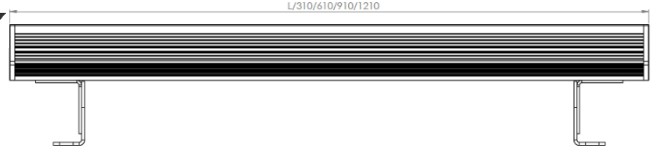

## ALXSYS EYMEN DATASHEET

MODEL /SIZE	EYMEN LS32	EYMEN LS62	EYMEN LS92	EYMEN LS122
INTERIOR/EXTERIOR	INTERIOR	INTERIOR	INTERIOR	INTERIOR
LED	CREE / SAMSUNG / SEOUL	CREE / SAMSUNG / SEOUL	CREE / SAMSUNG / SEOUL	CREE / SAMSUNG / SEOUL
POWER	14W	27W	40W	53W
CCT	2700K-3000K-4000K-6500K	2700K-3000K-4000K-6500K	2700K-3000K-4000K-6500K	2700K-3000K-4000K-6500K
CRI	80+	80+	80+	80+
VOLTAGE	180-265 VAC / EXTERNAL DRIVER	180-265 VAC / EXTERNAL DRIVER	180-265 VAC / EXTERNAL DRIVER	180-265 VAC / EXTERNAL DRIVER
BEAM ANGLE	15°, 25°, 40°, 20x45°	15°, 25°, 40°, 20x45°	15°, 25°, 40°, 20x45°	15°, 25°, 40°, 20x45°
LUMEN OUTPUT	1400LM	2700LM	4000LM	5300LM
STORAGE TEMPERATURE	-40C / +80C	-40C / +80C	-40C / +80C	-40C / +80C
OPERATING TEMPERATURE	-40C / +60C	-40C / +60C	-40C / +60C	-40C / +60C
CONTROL	ON-OFF / DALI	ON-OFF / DALI	ON-OFF / DALI	ON-OFF / DALI
DIMENSIONS (mm)	W/H/L: 31,5/58/310	W/H/L: 31,5/58/610	W/H/L: 31,5/58/910	W/H/L: 31,5/58/1210
HOUSING	EXT ALU, UV STABILIZED PMMA	EXT ALU, UV STABILIZED PMMA	EXT ALU, UV STABILIZED PMMA	EXT ALU, UV STABILIZED PMMA
CABLES	RUBBER	RUBBER	RUBBER	RUBBER
WARRANTY	5 YEARS	5 YEARS	5 YEARS	5 YEARS
IP	40	40	40	40

### GAMMA ANGLES:

15°

25°

40°

20X45°