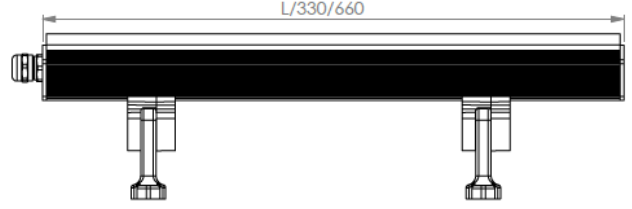

## ALXSYS GAIA DATASHEET

MODEL /SIZE	GAIA LS33	GAIA LS66
INTERIOR/EXTERIOR	INTERIOR / EXTERIOR	INTERIOR / EXTERIOR
LED	CREE / SAMSUNG / SEOUL	CREE / SAMSUNG / SEOUL
POWER	12W	24W
CCT	2700K-3000K-4000K-6500K	2700K-3000K-4000K-6500K
CRI	80+	80+
VOLTAGE	180-265 VAC	180-265 VAC
BEAM ANGLE	10X60°	10X60°
LUMEN OUTPUT	1080LM	2160LM
STORAGE TEMPERATURE	-40C / +80C	-40C / +80C
OPERATING TEMPERATURE	-40C / +60C	-40C / +60C
CONTROL	ON-OFF	ON-OFF
DIMENSIONS (mm)	W/H/L: 50/86/330	W/H/L: 50/86/660
HOUSING	EXT ALU, UV STABILIZED PMMA	EXT ALU, UV STABILIZED PMMA
CABLES	RUBBER	RUBBER
WARRANTY	5 YEARS	5 YEARS
IP	67	67

### GAMMA ANGLES:

10X60°