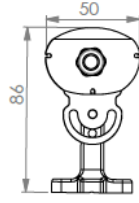

## ALXSYS GAIA DATASHEET

MODEL /SIZE	GAIA LS33	GAIA LS66
INTERIOR/EXTERIOR	INTERIOR / EXTERIOR	INTERIOR / EXTERIOR
LED	CREE / SAMSUNG / SEOUL	CREE / SAMSUNG / SEOUL
POWER	12W	24W
CCT	2700K-3000K-4000K-6500K	2700K-3000K-4000K-6500K
CRI	80+	80+
VOLTAGE	180-265 VAC	180-265 VAC
BEAM ANGLE	10X60°	10X60°
LUMEN OUTPUT	1080LM	2160LM
STORAGE TEMPERATURE	-40C / +80C	-40C / +80C
OPERATING TEMPERATURE	-40C / +60C	-40C / +60C
CONTROL	ON-OFF	ON-OFF
DIMENSIONS (mm)	W/H/L: 50/86/330	W/H/L: 50/86/660
HOUSING	EXT ALU, UV STABILIZED PMMA	EXT ALU, UV STABILIZED PMMA
CABLES	RUBBER	RUBBER
WARRANTY	5 YEARS	5 YEARS
IP	67	67

### GAMMA ANGLES:

10X60°