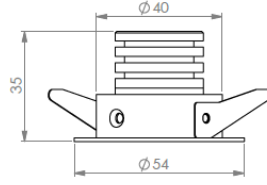

ARGESYS

ELEKTRONİK SANAYİ VE TİCARET A.Ş.

ALXSYS JASMIN DATASHEET

MODEL /SIZE	JASMIN
INTERIOR/EXTERIOR	INTERIOR / EXTERIOR
LED	CREE / SAMSUNG / SEOUL
POWER	2W
CCT	2700K-3000K-4000K-6500K
CRI	80+
VOLTAGE	180-265 VAC / EXTERNAL DRIVER
BEAM ANGLE	12°,45°,60°,90°,19-34°ASYM
LUMEN OUTPUT	160LM
STORAGE TEMPERATURE	-40C / +80C
OPERATING TEMPERATURE	-40C / +60C
CONTROL	ON-OFF / DALI
DIMENSIONS (mm)	Q/H: 54/35
PANEL CUT OUT (mm)	Q:42
HOUSING	EXT. ALU
CABLES	RUBBER
WARRANTY	5 YEARS
IP	40