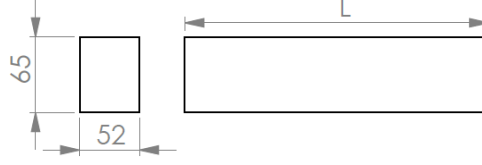

ARGESYS

ELEKTRONİK SANAYİ VE TİCARET A.Ş.

ALXSYS LINEER DATASHEET

| | |
|-----------------------|-----------------------------|
| MODEL /SIZE | LINEER |
| INTERIOR/EXTERIOR | INTERIOR |
| LED | CREE / SAMSUNG / SEOUL |
| POWER | 28W |
| CCT | 2700K-3000K-4000K-6500K |
| CRI | 80+ |
| VOLTAGE | 180-265 VAC |
| BEAM ANGLE | 120° |
| LUMEN OUTPUT | 3136LM |
| STORAGE TEMPERATURE | -40C / +80C |
| OPERATING TEMPERATURE | -40C / +60C |
| CONTROL | ON-OFF / DALI |
| DIMENSIONS (mm) | W/H: 52/65 |
| HOUSING | EXT ALU, UV STABILIZED PMMA |
| CABLES | RUBBER |
| WARRANTY | 5 YEARS |
| IP | 20 |

GAMMA ANGLES:

120°