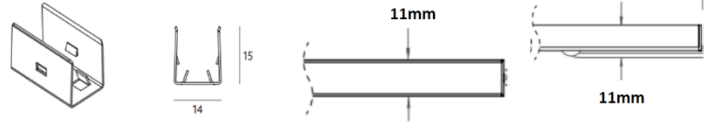

ARGESYS

ELEKTRONİK SANAYİ VE TİCARET A.Ş.

ALXSYS LENA DATASHEET

MODEL /SIZE	LENA
INTERIOR/EXTERIOR	INTERIOR
LED	CREE / SAMSUNG / SEOUL
POWER	5W/MT - 12W/MT
CCT	2700K-3000K-4000K-6500K
CRI	80+
VOLTAGE	24VDC / EXTERNAL DRIVER
BEAM ANGLE	120°
LUMEN OUTPUT	650LM/MT – 1440LM/MT
STORAGE TEMPERATURE	-40C / +80C
OPERATING TEMPERATURE	-40C / +60C
CONTROL	ON-OFF / DALI
DIMENSIONS (mm)	W/H: 11/11
HOUSING	EXT ALU, UV STABILIZED PMMA
CABLES	RUBBER
WARRANTY	5 YEARS
IP	40

GAMMA ANGLES:

120°