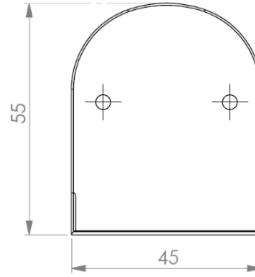

## ALXSYS LUKE DATASHEET

MODEL /SIZE	LUKE-600	LUKE-1200
INTERIOR/EXTERIOR	INTERIOR / EXTERIOR	INTERIOR / EXTERIOR
LED	CREE / SAMSUNG / SEOUL	CREE / SAMSUNG / SEOUL
POWER	20W	40W
CCT	2700K-3000K-4000K-6500K	2700K-3000K-4000K-6500K
CRI	80+	80+
VOLTAGE	180-265 VAC	180-265 VAC
BEAM ANGLE	120°	120°
LUMEN OUTPUT	2240LM	4480LM
STORAGE TEMPERATURE	-40C / +80C	-40C / +80C
OPERATING TEMPERATURE	-40C / +60C	-40C / +60C
CONTROL	ON-OFF / DALI	ON-OFF / DALI
DIMENSIONS (mm)	W/H/L: 55/45/600	W/H/L: 55/45/1200
HOUSING	EXT ALU, UV STABILIZED PMMA	EXT ALU, UV STABILIZED PMMA
CABLES	RUBBER	RUBBER
WARRANTY	5 YEARS	5 YEARS
IP	44	44

### GAMMA ANGLES:

120°