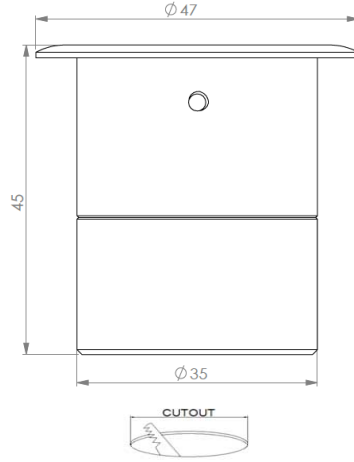

ARGESYS

ELEKTRONİK SANAYİ VE TİCARET A.Ş.

ALXSYS LUNA DATASHEET

MODEL /SIZE	LUNA
INTERIOR/EXTERIOR	INTERIOR
LED	CREE / SAMSUNG / SEOUL
POWER	3W
CCT	2700K-3000K-4000K-6500K
CRI	80+
VOLTAGE	180-265 VAC / EXTERNAL DRIVER
BEAM ANGLE	40°
LUMEN OUTPUT	350LM
STORAGE TEMPERATURE	-40C / +80C
OPERATING TEMPERATURE	-40C / +60C
CONTROL	ON-OFF
DIMENSIONS (mm)	Q/H: 47/45
PANEL CUT OUT (mm)	Q: 38
HOUSING	EXT ALU
CABLES	RUBBER
WARRANTY	5 YEARS
IP	40

GAMMA ANGLES:

40°