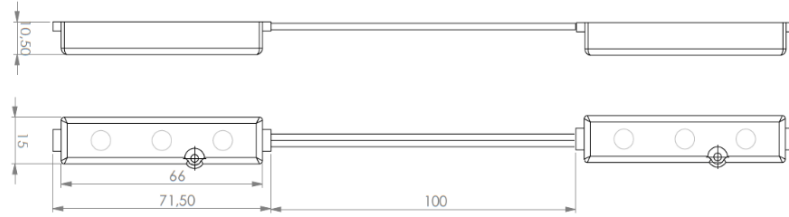

ARGESYS

ELEKTRONİK SANAYİ VE TİCARET A.Ş.

ALXSYS MODİ DATASHEET

MODEL /SIZE	MODİ-3
INTERIOR/EXTERIOR	INTERIOR / EXTERIOR
LED	SAMSUNG
POWER	1,08W
CCT	2700K-3000K-4000K-6500K-10000K-R-G-B
CRI	80+
VOLTAGE	12VDC
BEAM ANGLE	160°
LUMEN OUTPUT	105LM
STORAGE TEMPERATURE	-40C / +80C
OPERATING TEMPERATURE	-35C / +85C
CONTROL	ON-OFF
DIMENSIONS (mm)	W/H/L: 15/10,5/66
HOUSING	POLYCARBONATE
CABLES	COPPER WIRE
WARRANTY	5 YEARS
IP	67

GAMMA ANGLES: