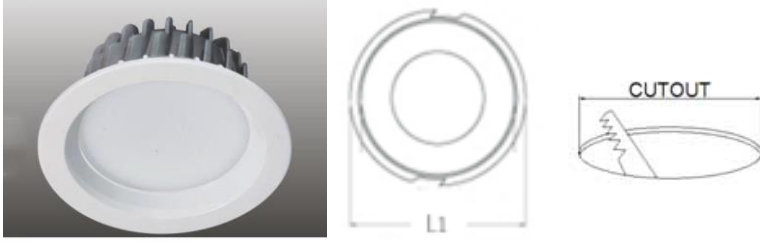

ARGESYS

ELEKTRONİK SANAYİ VE TİCARET A.Ş.

ALXSYS NAZ DOWNLIGHT DATASHEET

MODEL /SIZE	NAZ 4"	NAZ6"
INTERIOR/EXTERIOR	INTERIOR	INTERIOR
LED	CREE / SAMSUNG / SEOUL	CREE / SAMSUNG / SEOUL
POWER	12W	24W
CCT	2700K-3000K-4000K-5000K-6500K	2700K-3000K-4000K-5000K-6500K
CRI	80+	80+
VOLTAGE	180-265VAC / EXTERNAL DRIVER	180-265VAC / EXTERNAL DRIVER
BEAM ANGLE	120°	120°
LUMEN OUTPUT	1200LM	2400LM
STORAGE TEMPERATURE	-40C / +80C	-40C / +80C
OPERATING TEMPERATURE	-40C / +60C	-40C / +60C
CONTROL	ON-OFF / DALI	ON-OFF / DALI
DIMENSIONS (mm)	Q: 120	Q: 177
PANEL CUT OUT (mm)	Q: 105	Q: 152
HOUSING	DIE ALU, PMMA	DIE ALU, PMMA
CABLES	RUBBER	RUBBER
WARRANTY	5 YEARS	5 YEARS
IP	20	20

GAMMA ANGLES: