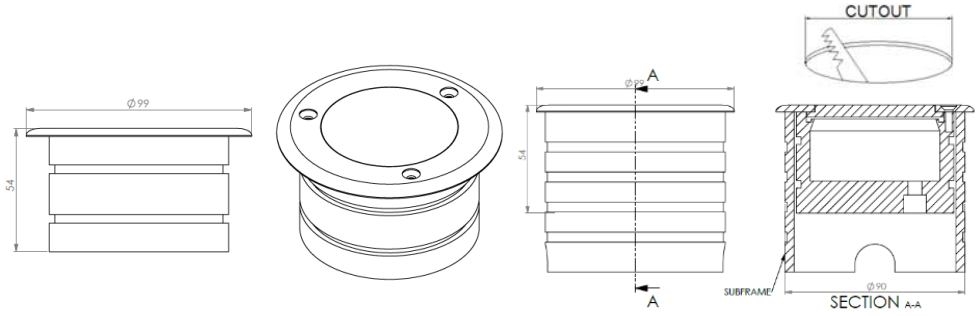

ARGESYS

ELEKTRONİK SANAYİ VE TİCARET A.Ş.

ALXSYS ROSE DATASHEET

MODEL /SIZE	ROSE
INTERIOR/EXTERIOR	INTERIOR/EXTERIOR
LED	CREE / SAMSUNG / SEOUL
POWER	2W
CCT	2700K-3000K-4000K-6500K
CRI	80+
VOLTAGE	180-265 VAC /EXTERNAL DRIVER
BEAM ANGLE	85°
LUMEN OUTPUT	295LM
STORAGE TEMPERATURE	-40C / +80C
OPERATING TEMPERATURE	-40C / +60C
CONTROL	ON-OFF / DALI
DIMENSIONS (mm)	Q/H: 99/54
PANEL CUT OUT (mm)	Q:91
HOUSING	EXT. ALU, TEMPERED GLASS
CABLES	RUBBER
WARRANTY	5 YEARS
IP	67

GAMMA ANGLES: