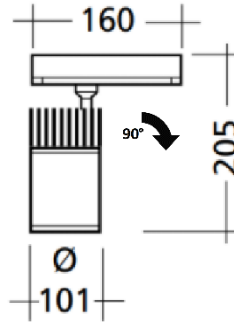

## ALXSYS SIERRA DATASHEET

MODEL /SIZE	SIERRA
INTERIOR/EXTERIOR	INTERIOR
LED	CREE / SAMSUNG / SEOUL
POWER	40W
CCT	2700K-3000K-4000K
CRI	80+
VOLTAGE	180-265 VAC
BEAM ANGLE	15°, 24°, 36°, 40°
LUMEN OUTPUT	5200LM
STORAGE TEMPERATURE	-10C / +50C
OPERATING TEMPERATURE	-40C / +60C
CONTROL	ON-OFF
DIMENSIONS (mm)	Q/H: 101/205
HOUSING	DIE ALU, TEMPERED GLASS
CABLES	RUBBER
WARRANTY	5 YEARS
IP	20