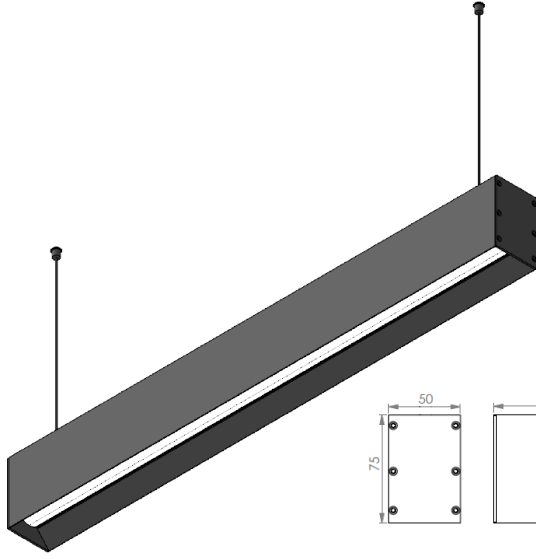

## ALXSYS TINA DATASHEET

MODEL /SIZE	TINA 600	TINA 1200
INTERIOR/EXTERIOR	INTERIOR	INTERIOR
LED	CREE / SAMSUNG / SEOUL	CREE / SAMSUNG / SEOUL
POWER	20W	40W
CCT	2700K-3000K-4000K-6500K	2700K-3000K-4000K-6500K
CRI	80+	80+
VOLTAGE	180-265VAC / INTERNAL DRIVER	180-265VAC / INTERNAL DRIVER
BEAM ANGLE	100°	100°
LUMEN OUTPUT	500LM	1000LM
STORAGE TEMPERATURE	-40C / +80C	-40C / +80C
OPERATING TEMPERATURE	-40C / +60C	-40C / +60C
CONTROL	ON-OFF	ON-OFF
DIMENSIONS (mm)	W/H/L: 50/75/600	W/H/L: 50/75/1200
HOUSING	EXT ALU / UV STABILIZED PMMA	EXT ALU / UV STABILIZED PMMA
CABLES	RUBBER	RUBBER
WARRANTY	5 YEARS	5 YEARS
IP	40	40

### GAMMA ANGLE:

100°