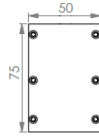

## ALXSYS TINA DATASHEET

MODEL /SIZE	TINA 600	TINA 1200
INTERIOR/EXTERIOR	INTERIOR	INTERIOR
LED	CREE / SAMSUNG / SEOUL	CREE / SAMSUNG / SEOUL
POWER	20W	40W
CCT	2700K-3000K-4000K-6500K	2700K-3000K-4000K-6500K
CRI	80+	80+
VOLTAGE	180-265VAC / INTERNAL DRIVER	180-265VAC / INTERNAL DRIVER
BEAM ANGLE	100°	100°
LUMEN OUTPUT	500LM	1000LM
STORAGE TEMPERATURE	-40C / +80C	-40C / +80C
OPERATING TEMPERATURE	-40C / +60C	-40C / +60C
CONTROL	ON-OFF	ON-OFF
DIMENSIONS (mm)	W/H/L: 50/75/600	W/H/L: 50/75/1200
HOUSING	EXT ALU / UV STABILIZED PMMA	EXT ALU / UV STABILIZED PMMA
CABLES	RUBBER	RUBBER
WARRANTY	5 YEARS	5 YEARS
IP	40	40