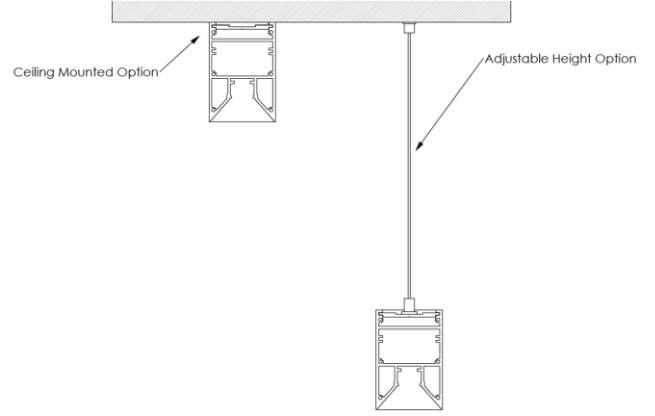

## ALXSYS TINA DATASHEET

MODEL /SIZE	TINA 600	TINA 1200
INTERIOR/EXTERIOR	INTERIOR	INTERIOR
LED	CREE / SAMSUNG / SEOUL	CREE / SAMSUNG / SEOUL
POWER	20W	40W
CCT	2700K-3000K-4000K-6500K	2700K-3000K-4000K-6500K
CRI	80+	80+
VOLTAGE	180-265VAC / INTERNAL DRIVER	180-265VAC / INTERNAL DRIVER
BEAM ANGLE	100°	100°
LUMEN OUTPUT	500LM	1000LM
STORAGE TEMPERATURE	-40C / +80C	-40C / +80C
OPERATING TEMPERATURE	-40C / +60C	-40C / +60C
CONTROL	ON-OFF	ON-OFF
DIMENSIONS (mm)	W/H/L: 50/75/600	W/H/L: 50/75/1200
HOUSING	EXT ALU / UV STABILIZED PMMA	EXT ALU / UV STABILIZED PMMA
CABLES	RUBBER	RUBBER
WARRANTY	5 YEARS	5 YEARS
IP	40	40