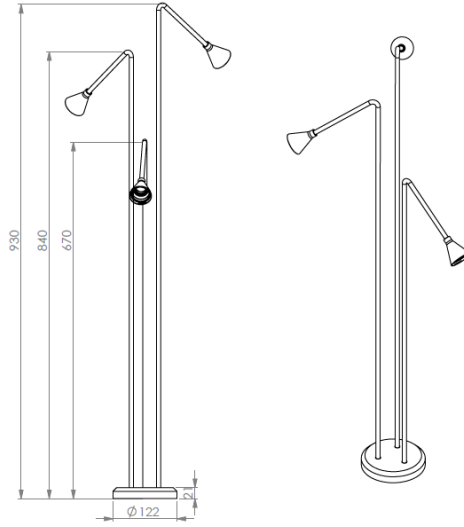

ARGESYS

ELEKTRONİK SANAYİ VE TİCARET A.Ş.

ALXSYS YUSSI 3 DATASHEET

MODEL /SIZE	YUSSI 3
INTERIOR/EXTERIOR	INTERIOR / EXTERIOR
LED	CREE / SAMSUNG / SEOUL
POWER	6W
CCT	2700K-3000K-4000K-5000K-6500K
CRI	80+
VOLTAGE	12-48VDC
BEAM ANGLE	90°
LUMEN OUTPUT	550LM
STORAGE TEMPERATURE	-40C / +80C
OPERATING TEMPERATURE	-40C / +60C
CONTROL	ON-OFF
DIMENSIONS (mm)	Q/L: 122/ 670-840-930
HOUSING	EXT ALU, DIE ALU, PMMA, ABS
CABLES	RUBBER
WARRANTY	5 YEARS
IP	65

GAMMA ANGLES:

3x90°